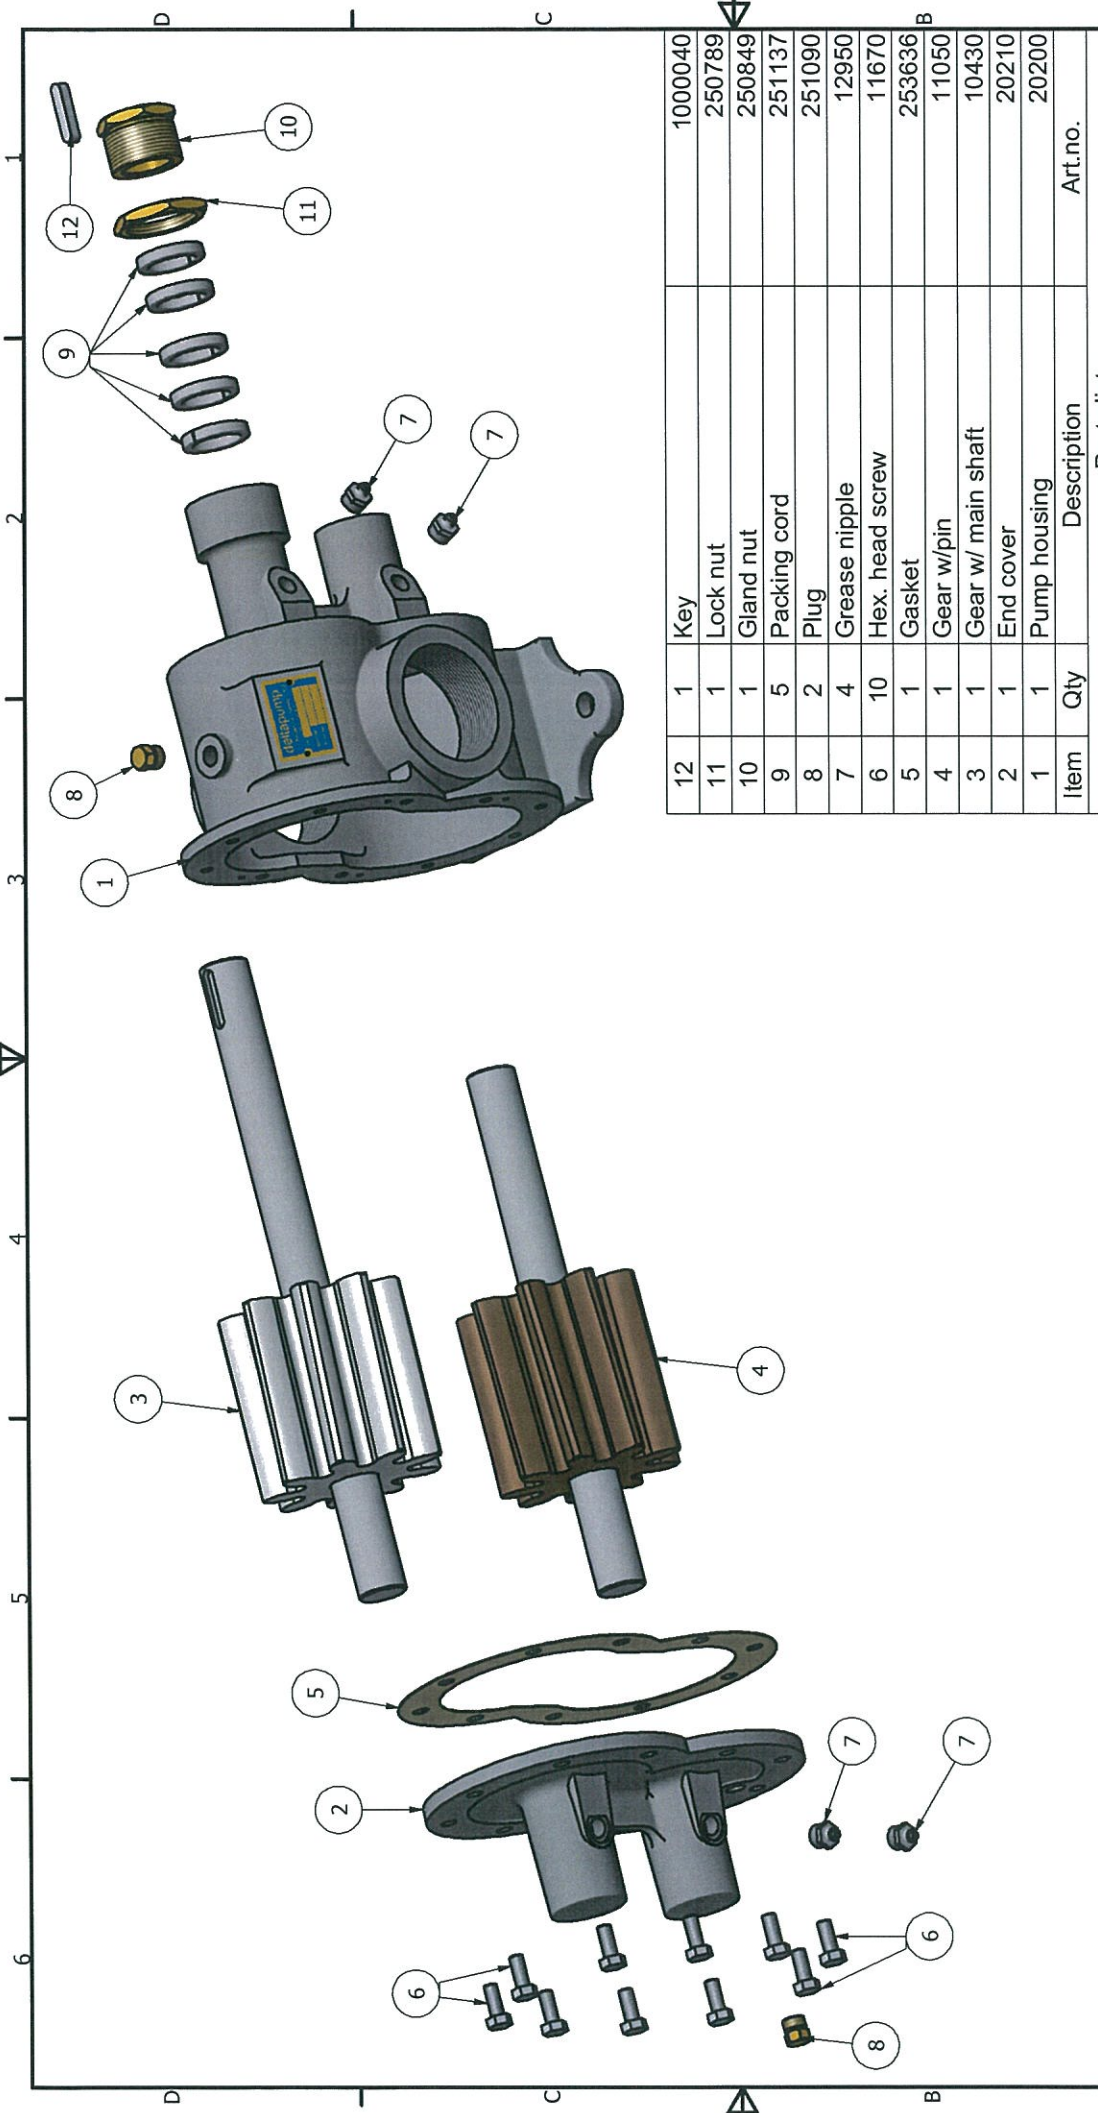

Item	Qty	Description	Art.no.
12	1	Key	1000040
11	1	Lock nut	250789
10	1	Gland nut	250849
9	5	Packing cord	251137
8	2	Plug	251090
7	4	Grease nipple	12950
6	10	Hex. head screw	11670
5	1	Gasket	253636
4	1	Gear w/pin	11050
3	1	Gear w/main shaft	10430
2	1	End cover	20210
1	1	Pump housing	20200

DRAWN Terje Runnan		08.03.2013		PARTS LIST		<b>deltapump</b> <small>www.deltapump.no</small>	
CHECKED EH		08.03.2013		TITLE		DELTA 400 - 212PT	
QA				SCALE		REV	
MFG				SIZE		DWG NO	
APPROVED				A3		400-212PT-3	
						SHEET 1 OF 1	

Item	Qty	Description	Art.no.
12	1	Key	1000040
11	1	Lock nut	250789
10	1	Gland nut	250849
9	5	Packing cord	251137
8	2	Plug	251090
7	4	Grease nipple	12950
6	10	Hex. head screw	11670
5	1	Gasket	253636
4	1	Gear w/pin	11050
3	1	Gear w/ main shaft	10430
2	1	End cover	20210
1	1	Pump housing	20200

		<b>DELTA 400 - 212PT</b> <b>PARTS LIST</b>	
DRAWN Terje Runnan CHECKED EH QA MFG APPROVED	08.03.2013 08.03.2013 TITLE	SIZE <b>A3</b>	DWG NO <b>400-212-PT</b>
SCALE		REV	
		SHEET 1 OF 1	