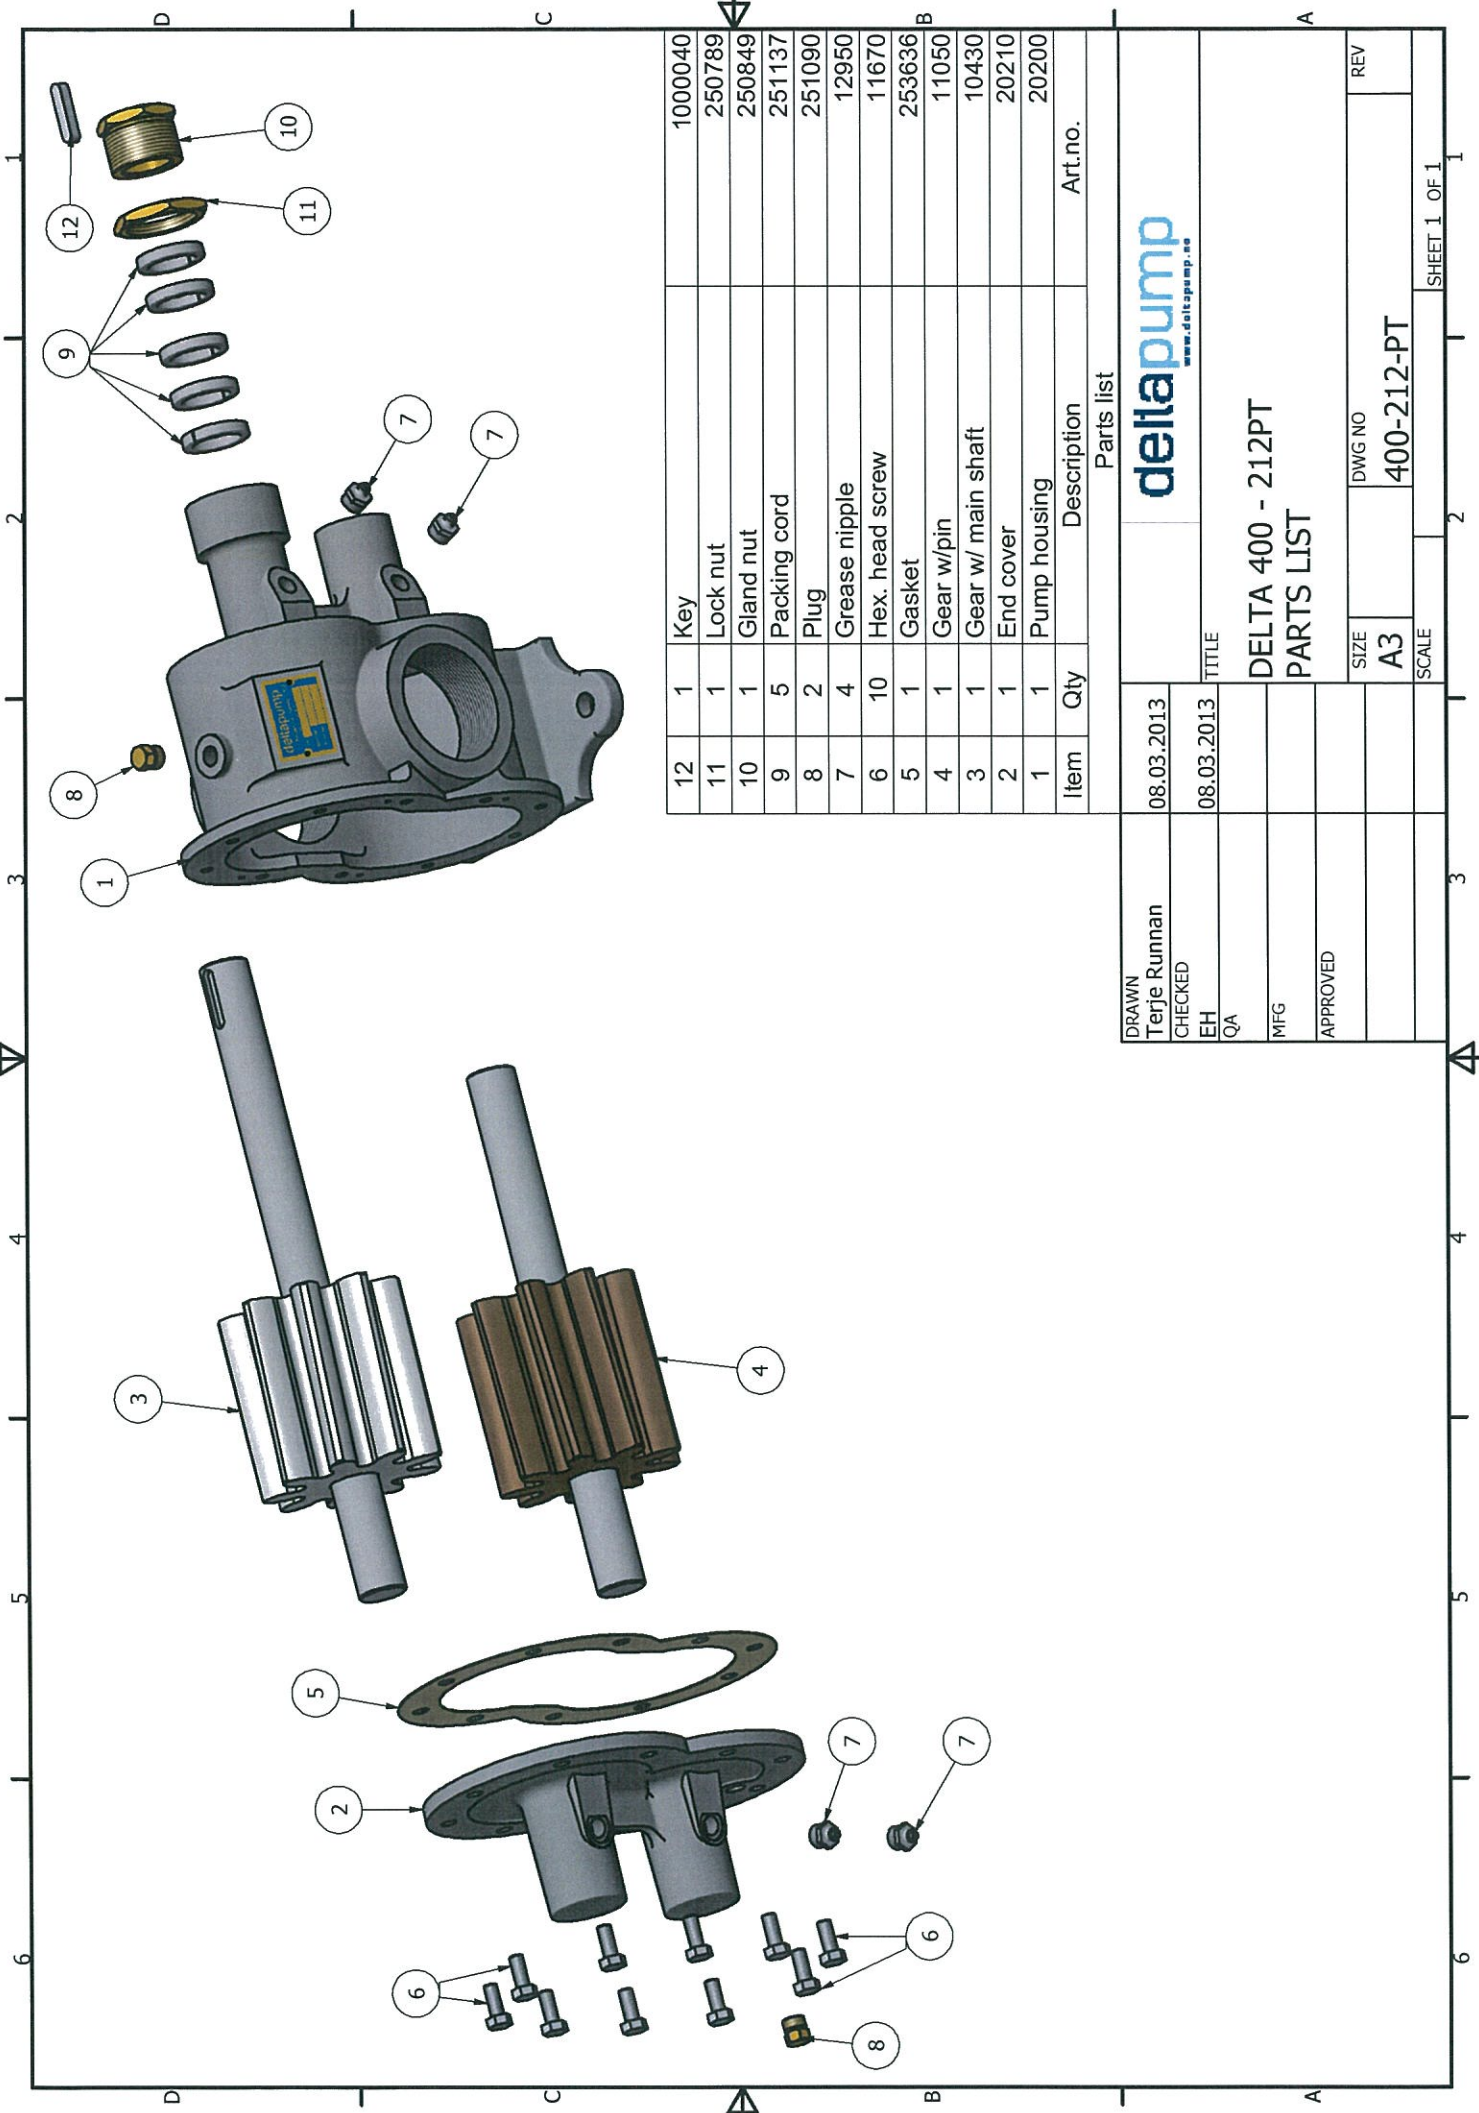

DRAWN Terje Runnan		05.12.2012		deltapump www.deltapump.net	
CHECKED				TITLE	
QA				MEASURE	
MFG				DELTA 400 - 212PT	
APPROVED				SIZE	
				A3	
				DWG NO	
				400-212-PT	
				REV	
				SCALE	
				SHEET 1 OF 1	

ALL MEASURE IS UNQUALIFIED

Item	Qty	Description	Art.no.
12	1	Key	1000040
11	1	Lock nut	250789
10	1	Gland nut	250849
9	5	Packing cord	251137
8	2	Plug	251090
7	4	Grease nipple	12950
6	10	Hex. head screw	11670
5	1	Gasket	253636
4	1	Gear w/pin	11050
3	1	Gear w/main shaft	10430
2	1	End cover	20210
1	1	Pump housing	20200

DRAWN Terje Runnan		08.03.2013		PARTS LIST		deltapump <small>www.deltapump.no</small>	
CHECKED EH		08.03.2013		TITLE		DELTA 400 - 212PT	
QA				SCALE		REV	
MFG				SIZE		DWG NO	
APPROVED				A3		400-212PT-3	
				SCALE		SHEET 1 OF 1	

Item	Qty	Description	Art.no.
12	1	Key	1000040
11	1	Lock nut	250789
10	1	Gland nut	250849
9	5	Packing cord	251137
8	2	Plug	251090
7	4	Grease nipple	12950
6	10	Hex. head screw	11670
5	1	Gasket	253636
4	1	Gear w/pin	11050
3	1	Gear w/ main shaft	10430
2	1	End cover	20210
1	1	Pump housing	20200