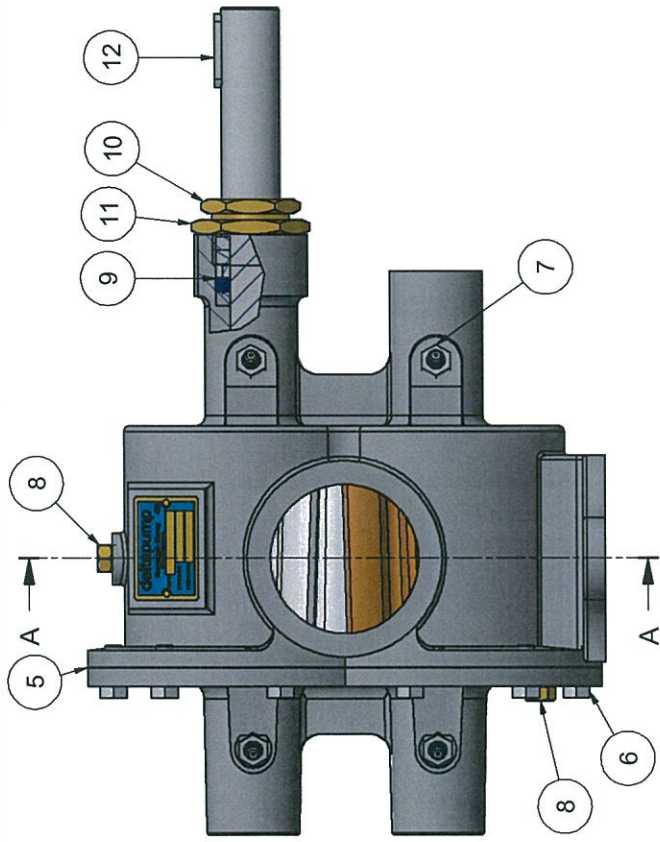

DRAWN Terje Runnan		05.12.2012		deltapump www.deltapump.net	
CHECKED				TITLE	
QA				MEASURE	
MFG				DELTA 400 - 212PT	
APPROVED				SIZE	
				A3	
				DWG NO	
				400-212-PT	
				REV	
				SCALE	
				SHEET 1 OF 1	

ALL MEASURE IS UNQUALIFIED

Item	Qty	Description	Art.no.
12	1	Key	1000040
11	1	Lock nut	250789
10	1	Gland nut	250849
9	5	Packing cord	251137
8	2	Plug	251090
7	4	Grease nipple	12950
6	10	Hex. head screw	11670
5	1	Gasket	253636
4	1	Gear w/pin	11050
3	1	Gear w/main shaft	10430
2	1	End cover	20210
1	1	Pump housing	20200

Item	Qty	Description	Art.no.
12	1	Key	1000040
11	1	Lock nut	250789
10	1	Gland nut	250849
9	5	Packing cord	251137
8	2	Plug	251090
7	4	Grease nipple	12950
6	10	Hex. head screw	11670
5	1	Gasket	253636
4	1	Gear w/pin	11050
3	1	Gear w/ main shaft	10430
2	1	End cover	20210
1	1	Pump housing	20200

DRAWN Terje Runnan		08.03.2013		 www.deltapump.no	
CHECKED EH		08.03.2013			
QA				TITLE DELTA 400 - 212PT PARTS LIST	
MFG				SIZE A3	
APPROVED				DWG NO 400-212-PT	
				SCALE	
				REV	