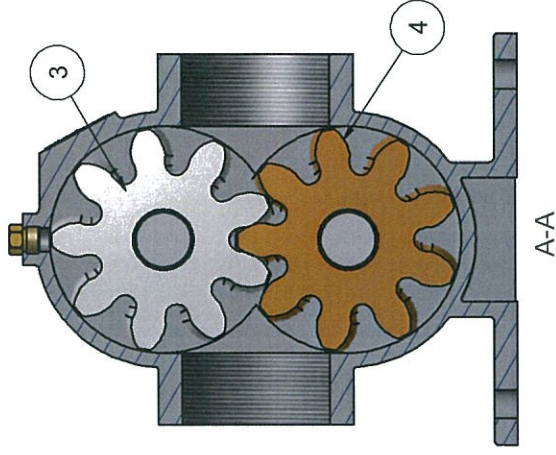

DRAWN Terje Runnan		05.12.2012		deltapump www.deltapump.net	
CHECKED				TITLE	
QA				MEASURE	
MFG				DELTA 400 - 212PT	
APPROVED				SIZE	
				A3	
				DWG NO	
				400-212-PT	
				REV	
				SCALE	
				SHEET 1 OF 1	

ALL MEASURE IS UNQUALIFIED

Item	Qty	Description	Art.no.
12	1	Key	1000040
11	1	Lock nut	250789
10	1	Gland nut	250849
9	5	Packing cord	251137
8	2	Plug	251090
7	4	Grease nipple	12950
6	10	Hex. head screw	11670
5	1	Gasket	253636
4	1	Gear w/pin	11050
3	1	Gear w/main shaft	10430
2	1	End cover	20210
1	1	Pump housing	20200

Item	Qty	Description	Art.no.
12	1	Key	1000040
11	1	Lock nut	250789
10	1	Gland nut	250849
9	5	Packing cord	251137
8	2	Plug	251090
7	4	Grease nipple	12950
6	10	Hex. head screw	11670
5	1	Gasket	253636
4	1	Gear w/pin	11050
3	1	Gear w/ main shaft	10430
2	1	End cover	20210
1	1	Pump housing	20200

DRAWN Terje Runnan		08.03.2013		 www.deltapump.no	
CHECKED EH		08.03.2013			
QA				TITLE DELTA 400 - 212PT PARTS LIST	
MFG				SIZE A3	
APPROVED				DWG NO 400-212-PT	
				SCALE	
				REV	