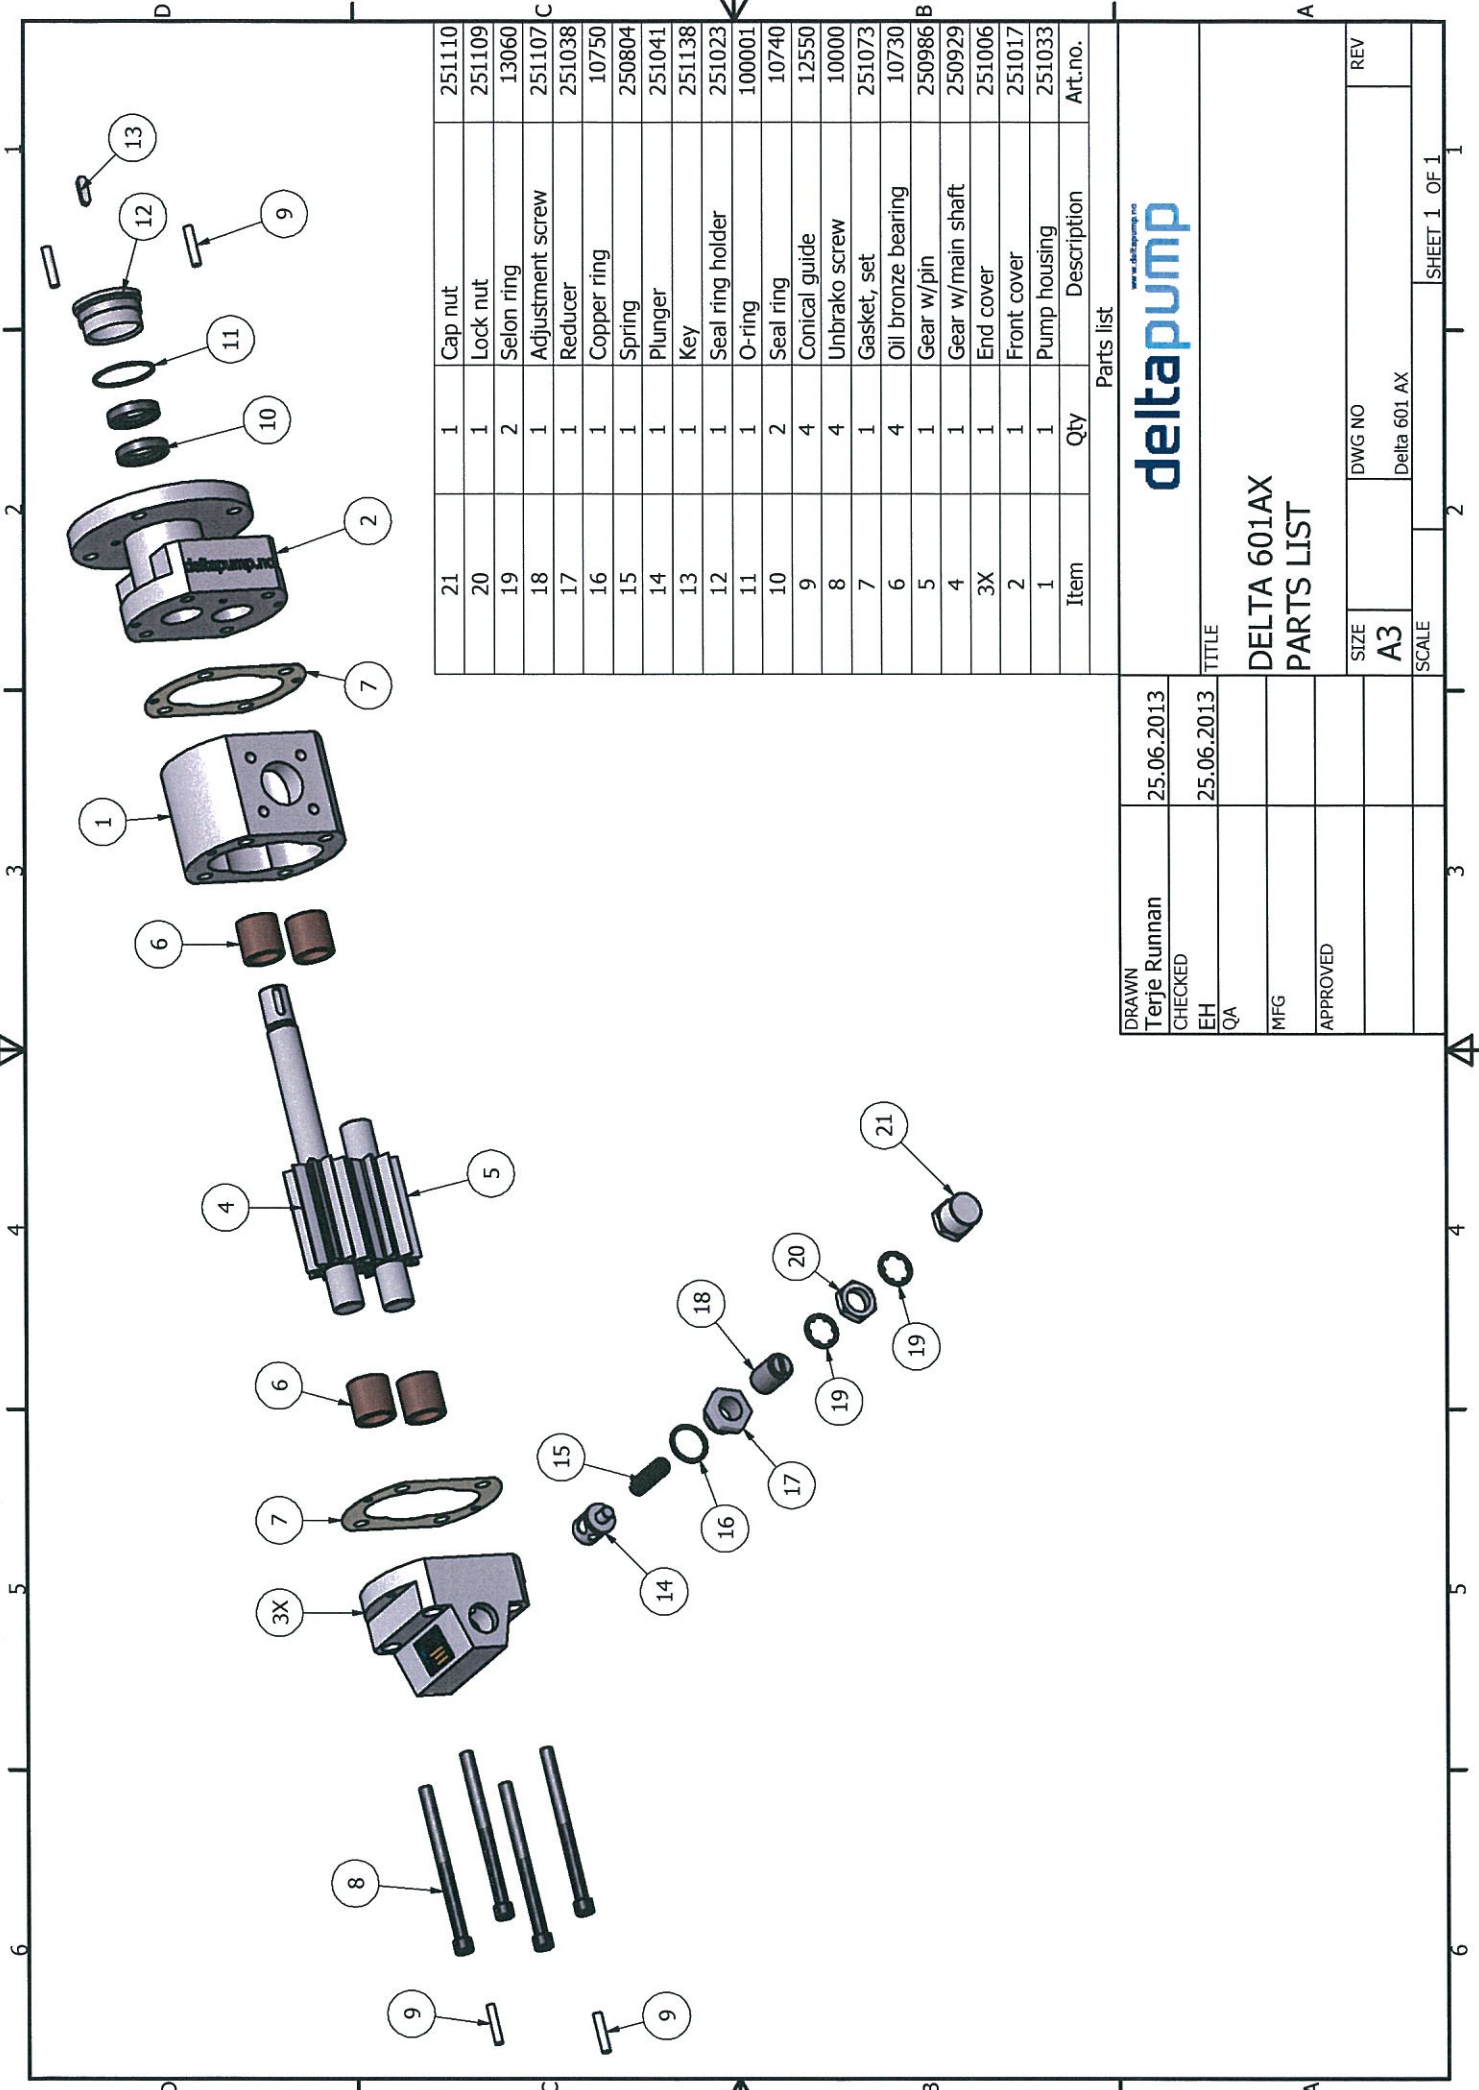

DETAIL A

ALL MEASURE IS UNQUALIFIED

DRAWN Terje Runnan		25.06.2013	www.deltapump.no deltapump	
CHECKED			TITLE MEASURE DELTA 601 AX MOUNTED WITH MOTOR SIZE 112	
QA			SIZE A3	REV
MFG			DWG NO Delta 601.AX	
APPROVED			SCALE	
Item Qty		Description Art. no.		
30	1	ABB 2,2 kw 112-6	251092	
29	1	Sleeve B28	2507291	
28	2	Hub B28, Pump and el. motor ø28 mm	250805	
27	2	Hex. head screw	11510	
26	3	Hex. head screw w/nut	11530/ 252728	
25	7	Disc	250836	
24	6	Hex. head screw	11530	
23	1	Foot	10280	
22	1	Bellhousing	251083	
Parts list				

Item	Qty	Description	Art.no.
21	1	Cap nut	251110
20	1	Lock nut	251109
19	2	Selon ring	13060
18	1	Adjustment screw	251107
17	1	Reducer	251038
16	1	Copper ring	10750
15	1	Spring	250804
14	1	Plunger	251041
13	1	Key	251138
12	1	Seal ring holder	251023
11	1	O-ring	100001
10	2	Seal ring	10740
9	4	Conical guide	12550
8	4	Unbrako screw	10000
7	1	Gasket, set	251073
6	4	Oil bronze bearing	10730
5	1	Gear w/pin	250986
4	1	Gear w/main shaft	250929
3X	1	End cover	251006
2	1	Front cover	251017
1	1	Pump housing	251033

Parts list

www.deltapump.no

DRAWN	25.06.2013
CHECKED	
EH	25.06.2013
QA	
MFG	
APPROVED	

TITLE

**DELTA 601AX
PARTS LIST**

SIZE	DWG NO	REV
A3	Delta 601 AX	
SCALE		