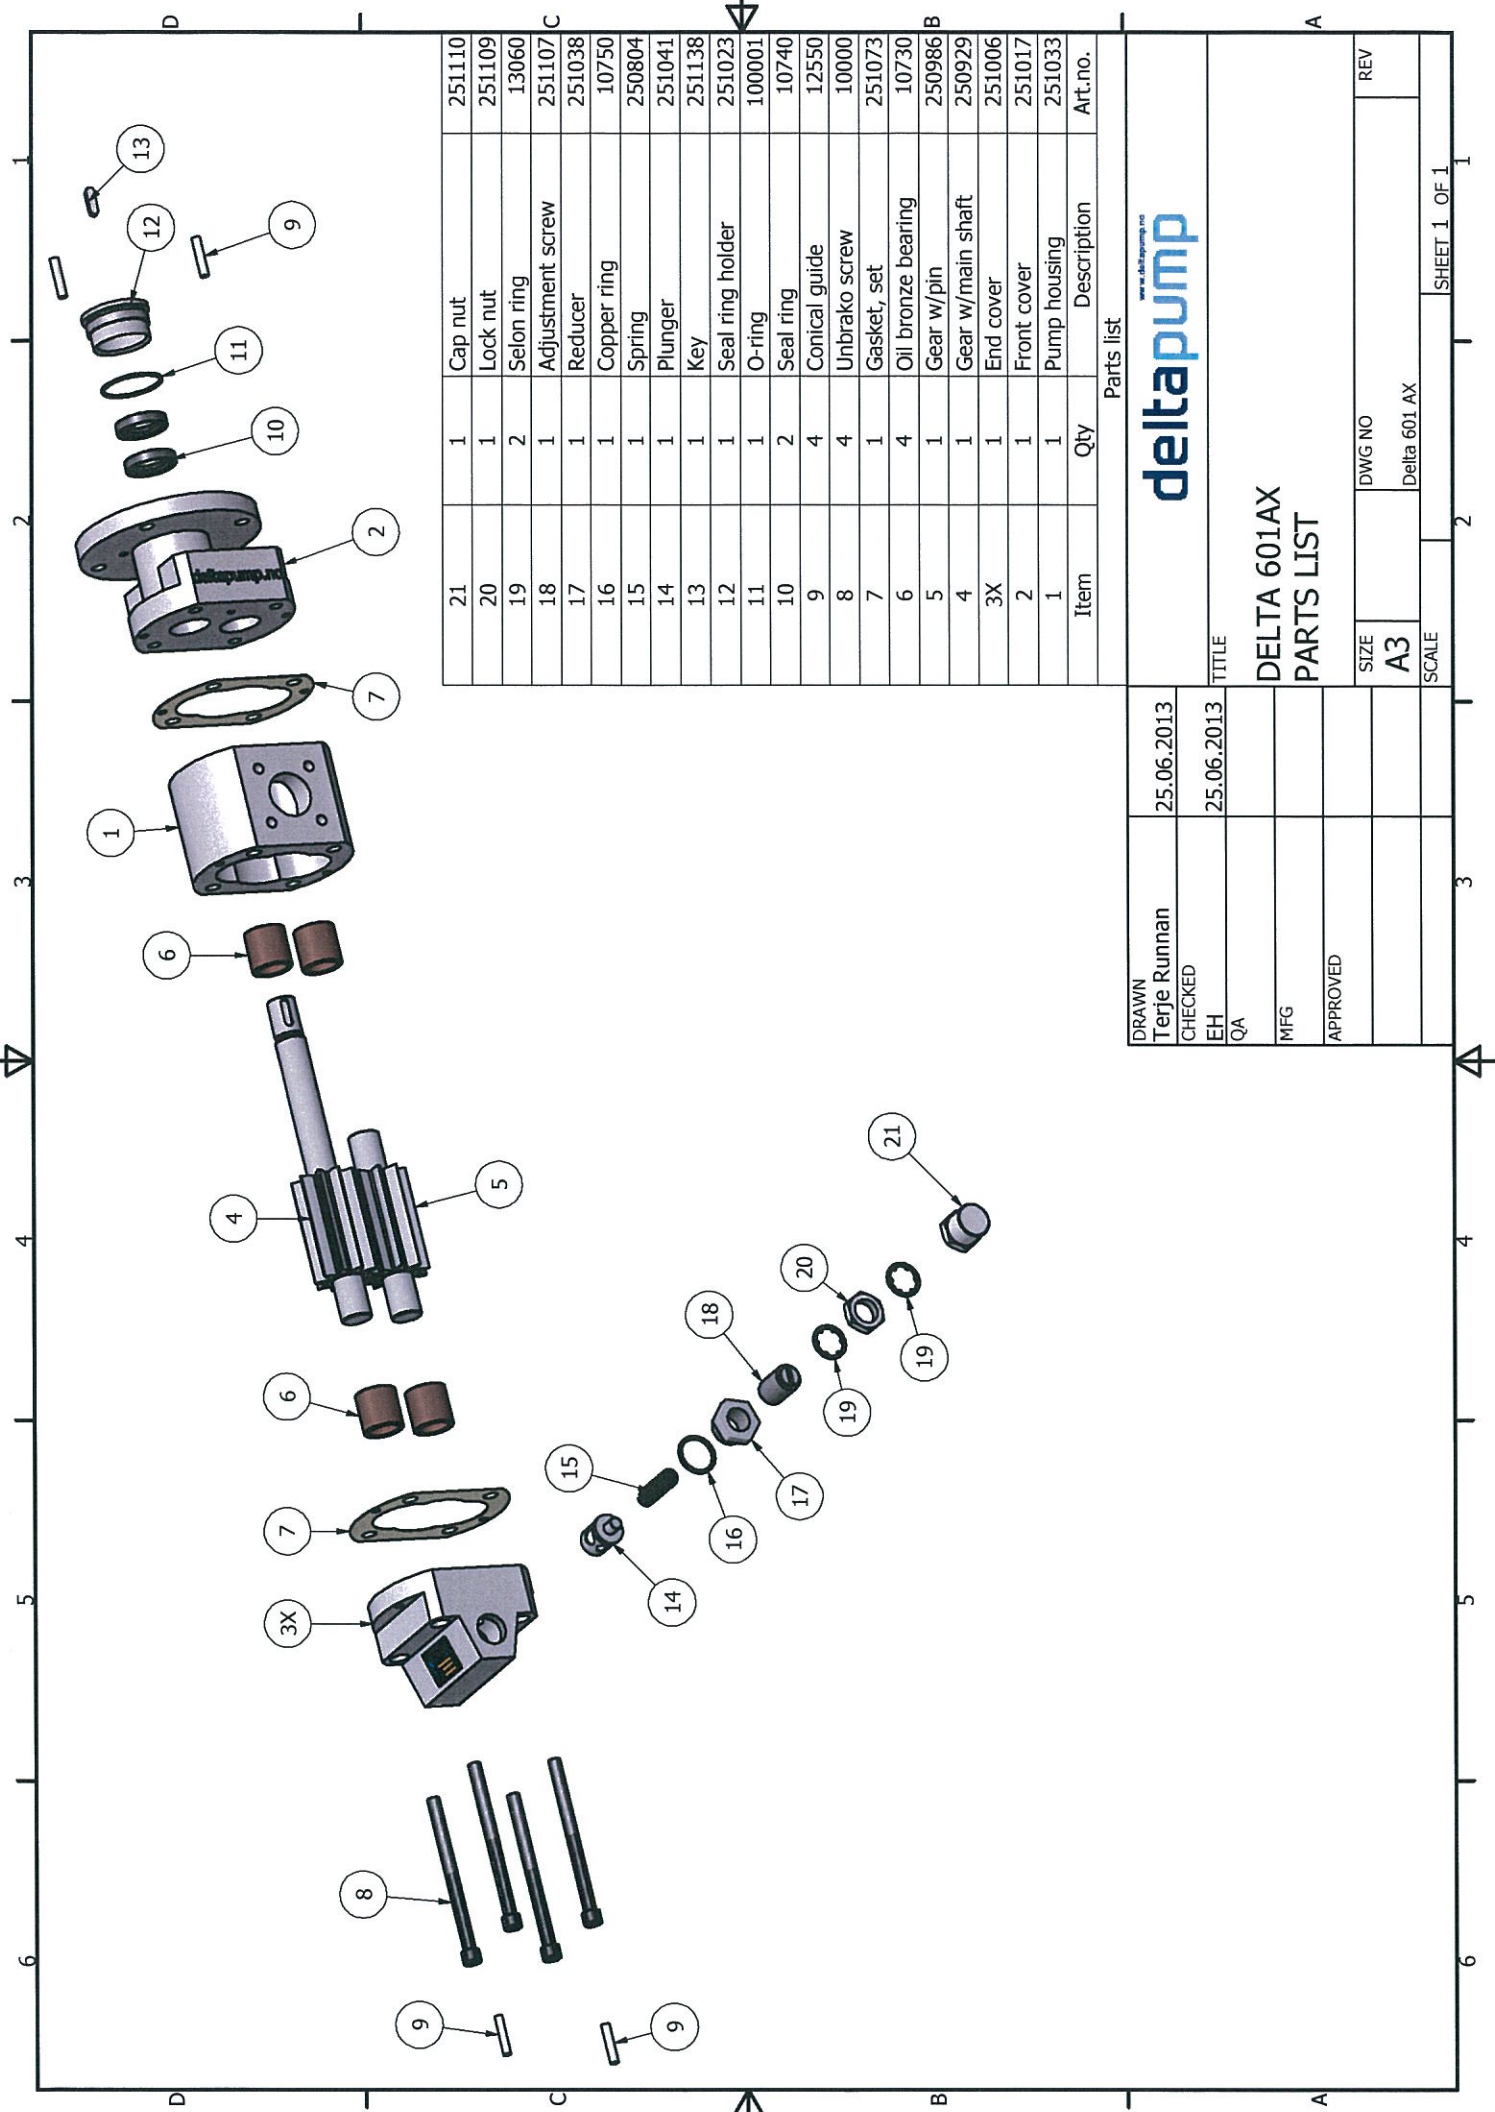

DETAIL A

ALL MEASURE IS UNQUALIFIED

DRAWN Terje Runnan		25.06.2013	
CHECKED			
QA			
MFG			
APPROVED			
TITLE		MEASURE	
TITLE		DELTA 601 AX	
TITLE		MOUNTED WITH MOTOR SIZE 112	
SIZE	DWG NO	REV	
A3	Delta 601 AX		
SCALE			

Item	Qty	Description	Art. no.
30	1	ABB 2,2 kw 112-6	251092
29	1	Sleeve B28	2507291
28	2	Hub B28, Pump and el. motor $\phi$ 28 mm	250805
27	2	Hex. head screw	11510
26	3	Hex. head screw w/nut	11530/ 252728
25	7	Disc	250836
24	6	Hex. head screw	11530
23	1	Foot	10280
22	1	Bellhousing	251083

Parts list	
Item	Description
30	ABB 2,2 kw 112-6
29	Sleeve B28
28	Hub B28, Pump and el. motor $\phi$ 28 mm
27	Hex. head screw
26	Hex. head screw w/nut
25	Disc
24	Hex. head screw
23	Foot
22	Bellhousing

Item	Qty	Description	Art.no.
21	1	Cap nut	251110
20	1	Lock nut	251109
19	2	Selon ring	13060
18	1	Adjustment screw	251107
17	1	Reducer	251038
16	1	Copper ring	10750
15	1	Spring	250804
14	1	Plunger	251041
13	1	Key	251138
12	1	Seal ring holder	251023
11	1	O-ring	100001
10	2	Seal ring	10740
9	4	Conical guide	12550
8	4	Unbrako screw	10000
7	1	Gasket, set	251073
6	4	Oil bronze bearing	10730
5	1	Gear w/pin	250986
4	1	Gear w/main shaft	250929
3X	1	End cover	251006
2	1	Front cover	251017
1	1	Pump housing	251033