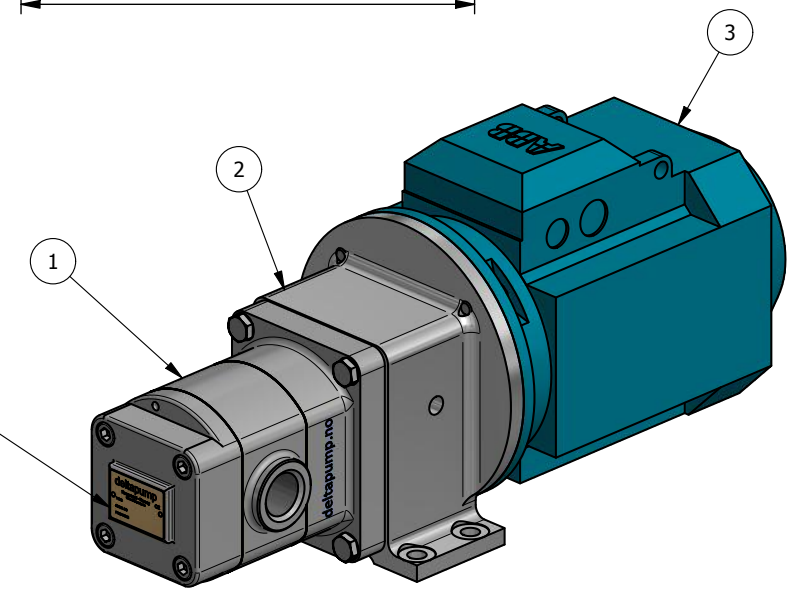

Notes
Keyway dimensions:
Length : 22mm
Width : 6mm

NOTE:
Deltapump gear-pumps functions in both directions
INLET/OUTLET(Flow) is selectable if you change the motor turn direction.

NOTES:
* A Name Plate, is mounted on the Pump

NOTE:
 Deltapump gear-pumps functions in both directions
 INLET/OUTLET(Flow) is selectable if you change the motor turn direction.

NOTES:
 * A Name Plate, is mounted on the Pump

ITEM	QTY	STOCK NUMBER	DESCRIPTION	MATERIAL
1	1	255452	Delta 599A - Pump ASSY	-
2	1	251012	599A/599AX - Bracket	Aluminium, 6082
3	1	N/A	Electric motor - Size 90 -B5	Alu/copper

Description: Delta 599A - Pump & Motor - OUTLINE 90 Motor
 Stock Number: N/A
 Drawing Reference: DP160049 Rev. 0

DELTA PUMP - Reserve "The Right" to change ALL OUTLINE DIMENSIONS without further notice!

DELTA PUMP - Reserve "The Right" to change ALL OUTLINE DIMENSIONS without further notice!

NOTES:
 * A Name Plate, is mounted on the Pump

ITEM	QTY	STOCK NUMBER	DESCRIPTION	MATERIAL
1	1	9-599AX	Delta 599AX - Pump ASSY	-
2	1	251012	599A/599AX - Bracket	Aluminium, 6082
3	1	N/A	Electric motor - Size 90 -B5	Alu/copper