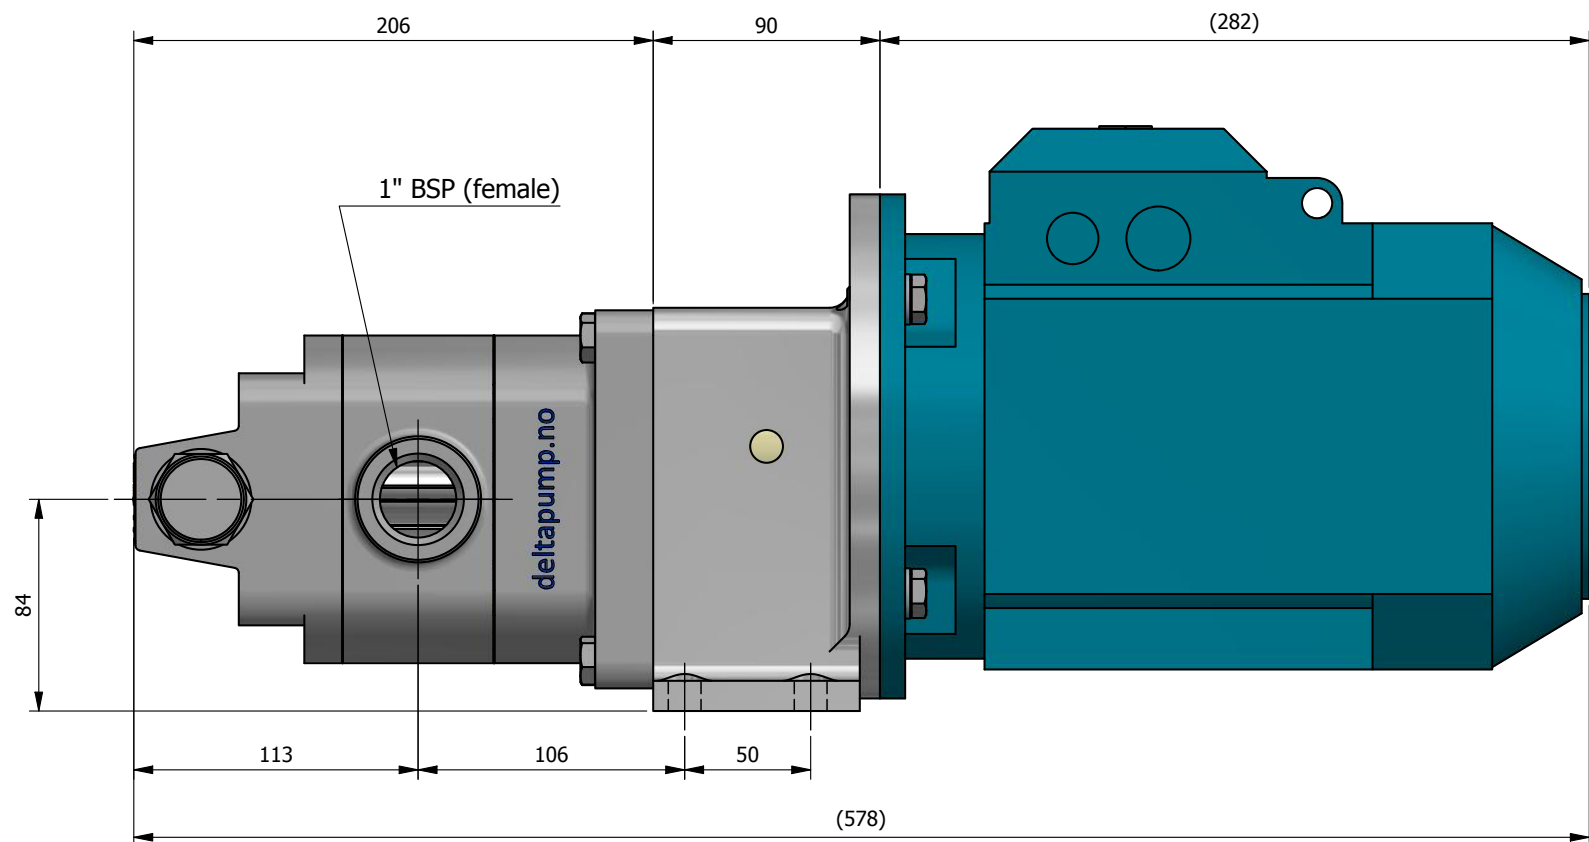

Notes
Keyway dimensions:
Length : 22mm
Width : 6mm

NOTE:
Deltapump gear-pumps functions in both directions
INLET/OUTLET(Flow) is selectable if you change the motor turn direction.

NOTES:
* A Name Plate, is mounted on the Pump

Section A-A

Notes
Keyway dimensions:
Length : 22mm
Width : 6mm

NOTES:

* A Name Plate, is mounted on the Pump

Material:

Unless otherwise specified:
Dimensions are in MM
Machining Tolerances are:
NS-ISO-2768-1-M
NS-ISO-2768-2-K
Surface Finish: Ra3.2
Size: A3 | Do Not Scale

Designed by	Date	Deltapump AS 5537 Haugesund Norway
RSK	12/10/2020	
Checked by	Date	Mass (kg)
	12/10/2020	14.06 kg
Approved by	Date	Sheet
	12/10/2020	1 of 1

Projection Angle

Description:
Delta 599AX - Pump ASSY - OUTLINE

DELTA PUMP - Reserve "The Right" to change ALL OUTLINE DIMENSIONS without further notice!

NOTES:
 * A Name Plate, is mounted on the Pump

ITEM	QTY	STOCK NUMBER	DESCRIPTION	MATERIAL
1	1	9-599AX	Delta 599AX - Pump ASSY	-
2	1	251012	599A/599AX - Bracket	Aluminium, 6082
3	1	N/A	Electric motor - Size 90 -B5	Alu/copper