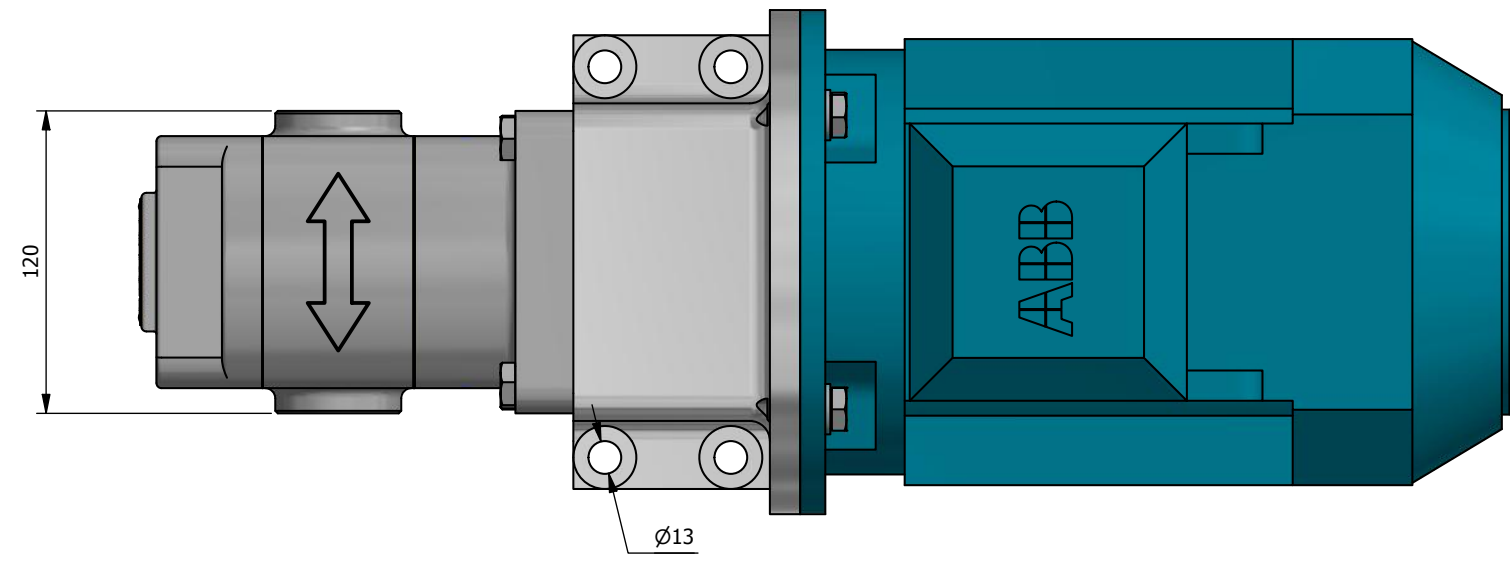

Notes
Keyway dimensions:
Length : 22mm
Width : 6mm

NOTE:
Deltapump gear-pumps functions in both directions
INLET/OUTLET(Flow) is selectable if you change the motor turn direction.

NOTES:
* A Name Plate, is mounted on the Pump

Material: -		Designed by		Date	Deltapump AS	SINCE 1878 deltapump deltapump.no orgnr: 992 107 626
Unless otherwise specified: Dimensions are in MM Machining Tolerances are: NS-ISO-2768-1-M NS-ISO-2768-2-K Surface Finish: Ra3.2 Size: A3 Do Not Scale		RSK	12/10/2020	12/10/2020	5537 Haugesund Norway	
Projection Angle		Checked by	Date	12/10/2020	Mass (kg)	This drawing and the information contained in it are proprietary and the sole property of DELTAPUMP A.S. and any use, reproduction or distribution, in whole or part, without the prior written consent is prohibited.
		Approved by	Date	12/10/2020	13.03 kg	
Description:		Stock Number:		Drawing Reference:		Rev. 0
Delta 599A - Pump ASSY - OUTLINE		255452		DP160052		

NOTE:
 Deltapump gear-pumps functions in both directions
 INLET/OUTLET(Flow) is selectable if you change the motor turn direction.

NOTES:
 * A Name Plate, is mounted on the Pump

ITEM	QTY	STOCK NUMBER	DESCRIPTION	MATERIAL
1	1	255452	Delta 599A - Pump ASSY	-
2	1	251012	599A/599AX - Bracket	Aluminium, 6082
3	1	N/A	Electric motor - Size 90 -B5	Alu/copper

Section A-A

Notes
Keyway dimensions:
Length : 22mm
Width : 6mm

NOTES:

* A Name Plate, is mounted on the Pump

Material:

Unless otherwise specified:
Dimensions are in MM
Machining Tolerances are:
NS-ISO-2768-1-M
NS-ISO-2768-2-K
Surface Finish: Ra3.2
Size: A3 | Do Not Scale