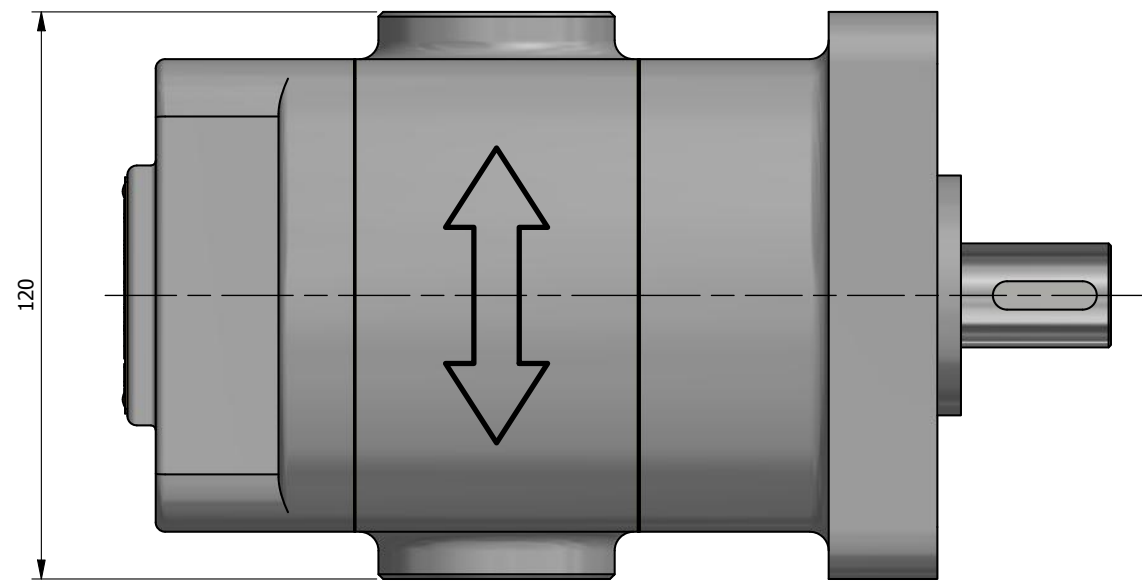

Notes
Keyway dimensions:
Length : 22mm
Width : 6mm

NOTE:
Deltapump gear-pumps functions in both directions
INLET/OUTLET(Flow) is selectable if you change the motor turn direction.

NOTES:
* A Name Plate, is mounted on the Pump

Material: -		Designed by		Date	Deltapump AS	SINCE 1878 deltapump deltapump.no orgnr: 992 107 626
Unless otherwise specified: Dimensions are in MM Machining Tolerances are: NS-ISO-2768-1-M NS-ISO-2768-2-K Surface Finish: Ra3.2 Size: A3 Do Not Scale		RSK	12/10/2020	12/10/2020	5537 Haugesund Norway	
Projection Angle		Checked by	Date	12/10/2020	Mass (kg)	This drawing and the information contained in it are proprietary and the sole property of DELTAPUMP A.S. and any use, reproduction or distribution, in whole or part, without the prior written consent is prohibited.
		Approved by	Date	12/10/2020	13.03 kg	
Description:		Stock Number:		Drawing Reference:		Rev. 0
Delta 599A - Pump ASSY - OUTLINE		255452		DP160052		

NOTE:
 Deltapump gear-pumps functions in both directions
 INLET/OUTLET(Flow) is selectable if you change the motor turn direction.

NOTES:
 * A Name Plate, is mounted on the Pump

ITEM	QTY	STOCK NUMBER	DESCRIPTION	MATERIAL
1	1	255452	Delta 599A - Pump ASSY	-
2	1	251012	599A/599AX - Bracket	Aluminium, 6082
3	1	N/A	Electric motor - Size 90 -B5	Alu/copper

Section A-A

Notes
Keyway dimensions:
Length : 22mm
Width : 6mm

NOTES:

* A Name Plate, is mounted on the Pump

Material:

Unless otherwise specified:
Dimensions are in MM
Machining Tolerances are:
NS-ISO-2768-1-M
NS-ISO-2768-2-K
Surface Finish: Ra3.2
Size: A3 | Do Not Scale