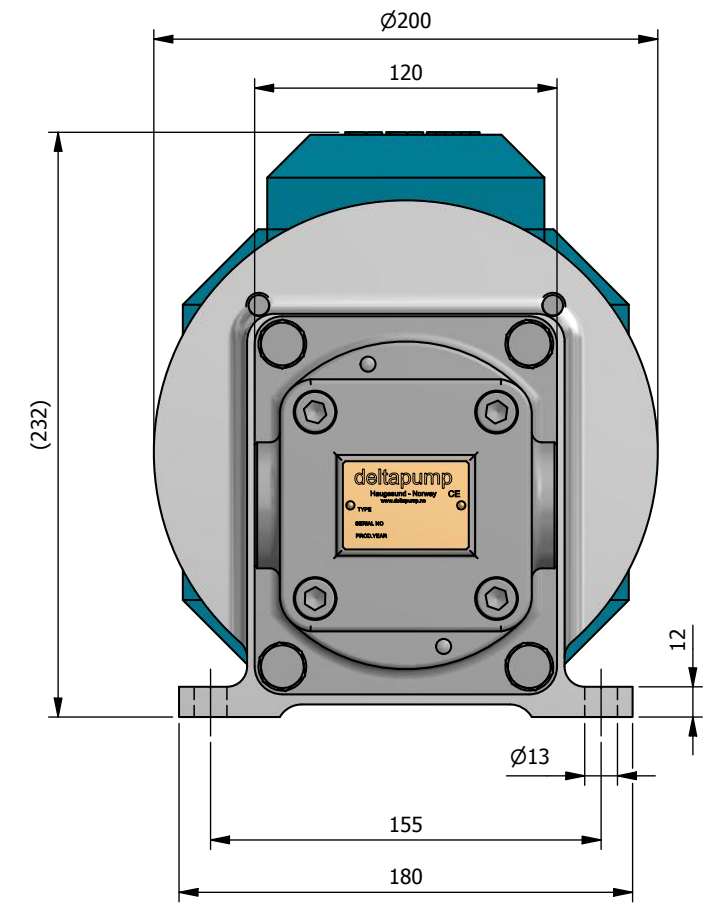

Notes
Keyway dimensions:
Length : 22mm
Width : 6mm

NOTE:
Deltapump gear-pumps functions in both directions
INLET/OUTLET(Flow) is selectable if you change the motor turn direction.

NOTES:
* A Name Plate, is mounted on the Pump

NOTE:
 Deltapump gear-pumps functions in both directions
 INLET/OUTLET(Flow) is selectable if you change the motor turn direction.

NOTES:
 * A Name Plate, is mounted on the Pump

ITEM	QTY	STOCK NUMBER	DESCRIPTION	MATERIAL
1	1	255452	Delta 599A - Pump ASSY	-
2	1	251012	599A/599AX - Bracket	Aluminium, 6082
3	1	N/A	Electric motor - Size 90 -B5	Alu/copper

Section A-A

Notes
Keyway dimensions:
Length : 22mm
Width : 6mm

NOTES:

* A Name Plate, is mounted on the Pump

Material:

Unless otherwise specified:
Dimensions are in MM
Machining Tolerances are:
NS-ISO-2768-1-M
NS-ISO-2768-2-K
Surface Finish: Ra3.2
Size: A3 | Do Not Scale

DELTA PUMP - Reserve "The Right" to change ALL OUTLINE DIMENSIONS without further notice!

NOTES:
 * A Name Plate, is mounted on the Pump

ITEM	QTY	STOCK NUMBER	DESCRIPTION	MATERIAL
1	1	9-599AX	Delta 599AX - Pump ASSY	-
2	1	251012	599A/599AX - Bracket	Aluminium, 6082
3	1	N/A	Electric motor - Size 90 -B5	Alu/copper