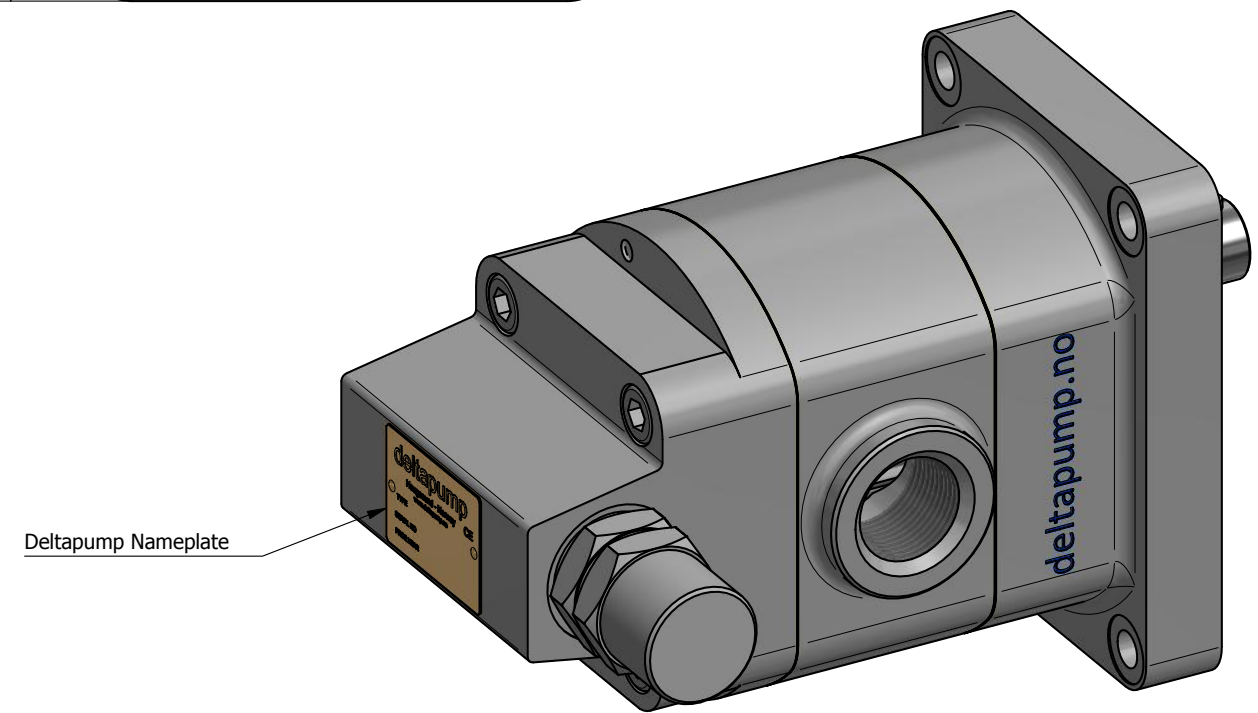

Notes
Keyway dimensions:
Length : 22mm
Width : 6mm

NOTE:
Deltapump gear-pumps functions in both directions
INLET/OUTLET(Flow) is selectable if you change the motor turn direction.

NOTES:
* A Name Plate, is mounted on the Pump

NOTE:
 Deltapump gear-pumps functions in both directions
 INLET/OUTLET(Flow) is selectable if you change the motor turn direction.

NOTES:
 * A Name Plate, is mounted on the Pump

ITEM	QTY	STOCK NUMBER	DESCRIPTION	MATERIAL
1	1	255452	Delta 599A - Pump ASSY	-
2	1	251012	599A/599AX - Bracket	Aluminium, 6082
3	1	N/A	Electric motor - Size 90 -B5	Alu/copper

Description: Delta 599A - Pump & Motor - OUTLINE 90 Motor
 Stock Number: N/A
 Drawing Reference: DP160049 Rev. 0

DELTA PUMP - Reserve "The Right" to change ALL OUTLINE DIMENSIONS without further notice!

Section A-A

Notes
Keyway dimensions:
Length : 22mm
Width : 6mm

NOTES:

* A Name Plate, is mounted on the Pump

Material:

Unless otherwise specified:
Dimensions are in MM
Machining Tolerances are:
NS-ISO-2768-1-M
NS-ISO-2768-2-K
Surface Finish: Ra3.2
Size: A3 | Do Not Scale