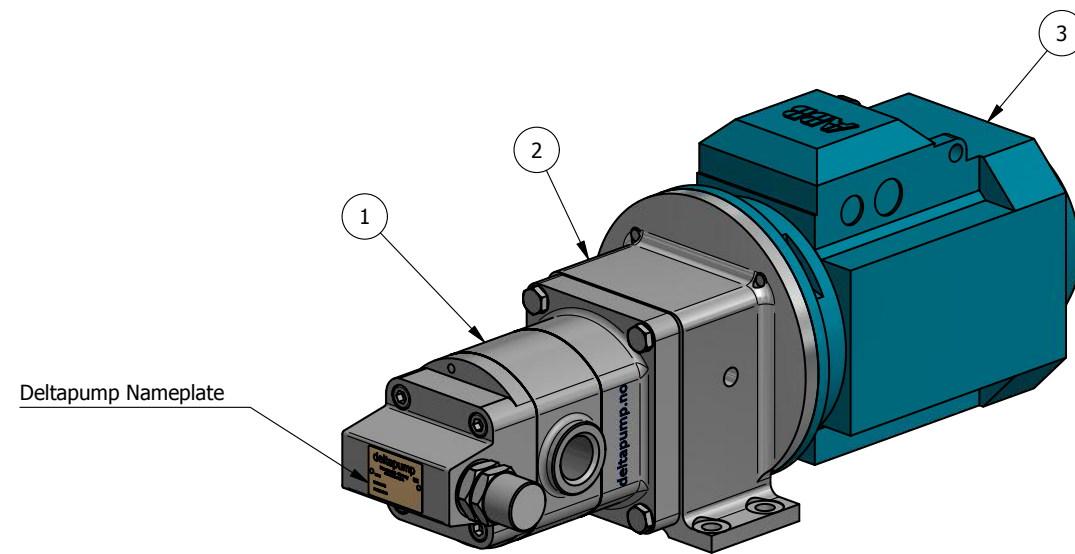

NOTE:
 Deltapump gear-pumps functions in both directions
 INLET/OUTLET(Flow) is selectable if you change the motor turn direction.

NOTES:
 * A Name Plate, is mounted on the Pump

ITEM	QTY	STOCK NUMBER	DESCRIPTION	MATERIAL
1	1	255452	Delta 599A - Pump ASSY	-
2	1	251012	599A/599AX - Bracket	Aluminium, 6082
3	1	N/A	Electric motor - Size 90 -B5	Alu/copper

Designed by	Date	Deltapump AS 5537 Haugesund Norway
RSK	12/10/2020	
Checked by	Date	Mass (kg)
	12/10/2020	14.06 kg
Approved by	Date	Sheet
	12/10/2020	1 of 1

Projection Angle

Description:
Delta 599AX - Pump ASSY - OUTLINE

DELTA PUMP - Reserve "The Right" to change ALL OUTLINE DIMENSIONS without further notice!

NOTES:
 * A Name Plate, is mounted on the Pump

ITEM	QTY	STOCK NUMBER	DESCRIPTION	MATERIAL
1	1	9-599AX	Delta 599AX - Pump ASSY	-
2	1	251012	599A/599AX - Bracket	Aluminium, 6082
3	1	N/A	Electric motor - Size 90 -B5	Alu/copper