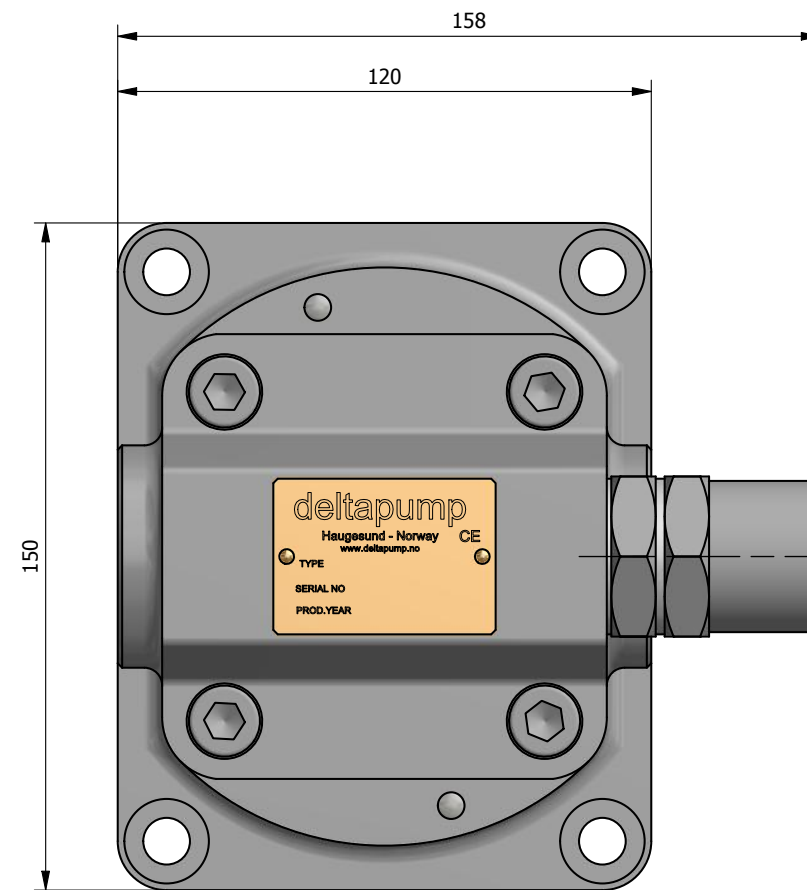

Notes
Keyway dimensions:
Length : 22mm
Width : 6mm

NOTE:
Deltapump gear-pumps functions in both directions
INLET/OUTLET(Flow) is selectable if you change the motor turn direction.

NOTES:
* A Name Plate, is mounted on the Pump

NOTE:
 Deltapump gear-pumps functions in both directions
 INLET/OUTLET(Flow) is selectable if you change the motor turn direction.

NOTES:
 * A Name Plate, is mounted on the Pump

ITEM	QTY	STOCK NUMBER	DESCRIPTION	MATERIAL
1	1	255452	Delta 599A - Pump ASSY	-
2	1	251012	599A/599AX - Bracket	Aluminium, 6082
3	1	N/A	Electric motor - Size 90 -B5	Alu/copper

Description: Delta 599A - Pump & Motor - OUTLINE 90 Motor
 Stock Number: N/A
 Drawing Reference: DP160049 Rev. 0

DELTA PUMP - Reserve "The Right" to change ALL OUTLINE DIMENSIONS without further notice!

Section A-A

Notes
Keyway dimensions:
Length : 22mm
Width : 6mm

NOTES:

* A Name Plate, is mounted on the Pump

Material:

Unless otherwise specified:
Dimensions are in MM
Machining Tolerances are:
NS-ISO-2768-1-M
NS-ISO-2768-2-K
Surface Finish: Ra3.2
Size: A3 | Do Not Scale