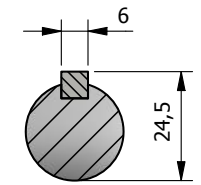

Notes
Keyway dimensions:
Length : 22mm
Width : 6mm

NOTE:
Deltapump gear-pumps functions in both directions
INLET/OUTLET(Flow) is selectable if you change the motor turn direction.

NOTES:
* A Name Plate, is mounted on the Pump

NOTE:
 Deltapump gear-pumps functions in both directions
 INLET/OUTLET(Flow) is selectable if you change the motor turn direction.

NOTES:
 * A Name Plate, is mounted on the Pump

ITEM	QTY	STOCK NUMBER	DESCRIPTION	MATERIAL
1	1	255452	Delta 599A - Pump ASSY	-
2	1	251012	599A/599AX - Bracket	Aluminium, 6082
3	1	N/A	Electric motor - Size 90 -B5	Alu/copper

Material:

Unless otherwise specified:
 Dimensions are in MM
 Machining Tolerances are:
 NS-ISO-2768-1-M
 NS-ISO-2768-2-K
 Surface Finish: Ra3.2
 Size: A3 | Do Not Scale

Projection Angle

Designed by	Date	Deltapump AS 5537 Haugesund Norway
RSK	13/10/2020	
Checked by	Date	Mass (kg)
	13/10/2020	36.07 kg
Approved by	Date	Sheet
	13/10/2020	1 of 1

Section A-A

Notes
Keyway dimensions:
Length : 22mm
Width : 6mm

NOTES:

* A Name Plate, is mounted on the Pump

Material:

Unless otherwise specified:
Dimensions are in MM
Machining Tolerances are:
NS-ISO-2768-1-M
NS-ISO-2768-2-K
Surface Finish: Ra3.2
Size: A3 | Do Not Scale