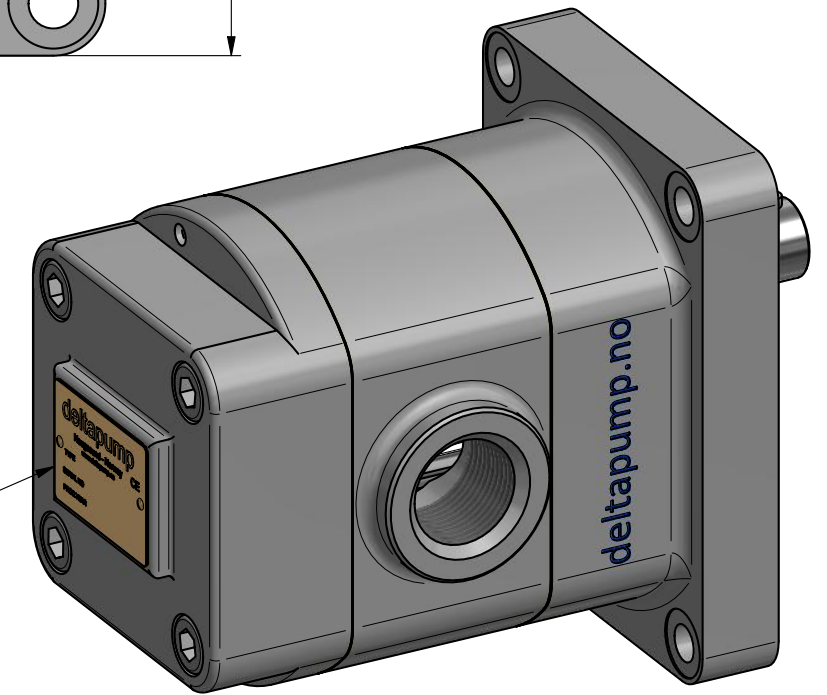

Notes
Keyway dimensions:
Length : 22mm
Width : 6mm

NOTE:
Deltapump gear-pumps functions in both directions
INLET/OUTLET(Flow) is selectable if you change the motor turn direction.

NOTES:
* A Name Plate, is mounted on the Pump

NOTE:
 Deltapump gear-pumps functions in both directions
 INLET/OUTLET(Flow) is selectable if you change the motor turn direction.

NOTES:
 * A Name Plate, is mounted on the Pump

ITEM	QTY	STOCK NUMBER	DESCRIPTION	MATERIAL
1	1	255452	Delta 599A - Pump ASSY	-
2	1	251012	599A/599AX - Bracket	Aluminium, 6082
3	1	N/A	Electric motor - Size 90 -B5	Alu/copper

Description: Delta 599A - Pump & Motor - OUTLINE 90 Motor
 Stock Number: N/A
 Drawing Reference: DP160049 Rev. 0

DELTA PUMP - Reserve "The Right" to change ALL OUTLINE DIMENSIONS without further notice!

DELTA PUMP - Reserve "The Right" to change ALL OUTLINE DIMENSIONS without further notice!

NOTES:
 * A Name Plate, is mounted on the Pump

ITEM	QTY	STOCK NUMBER	DESCRIPTION	MATERIAL
1	1	9-599AX	Delta 599AX - Pump ASSY	-
2	1	251012	599A/599AX - Bracket	Aluminium, 6082
3	1	N/A	Electric motor - Size 90 -B5	Alu/copper