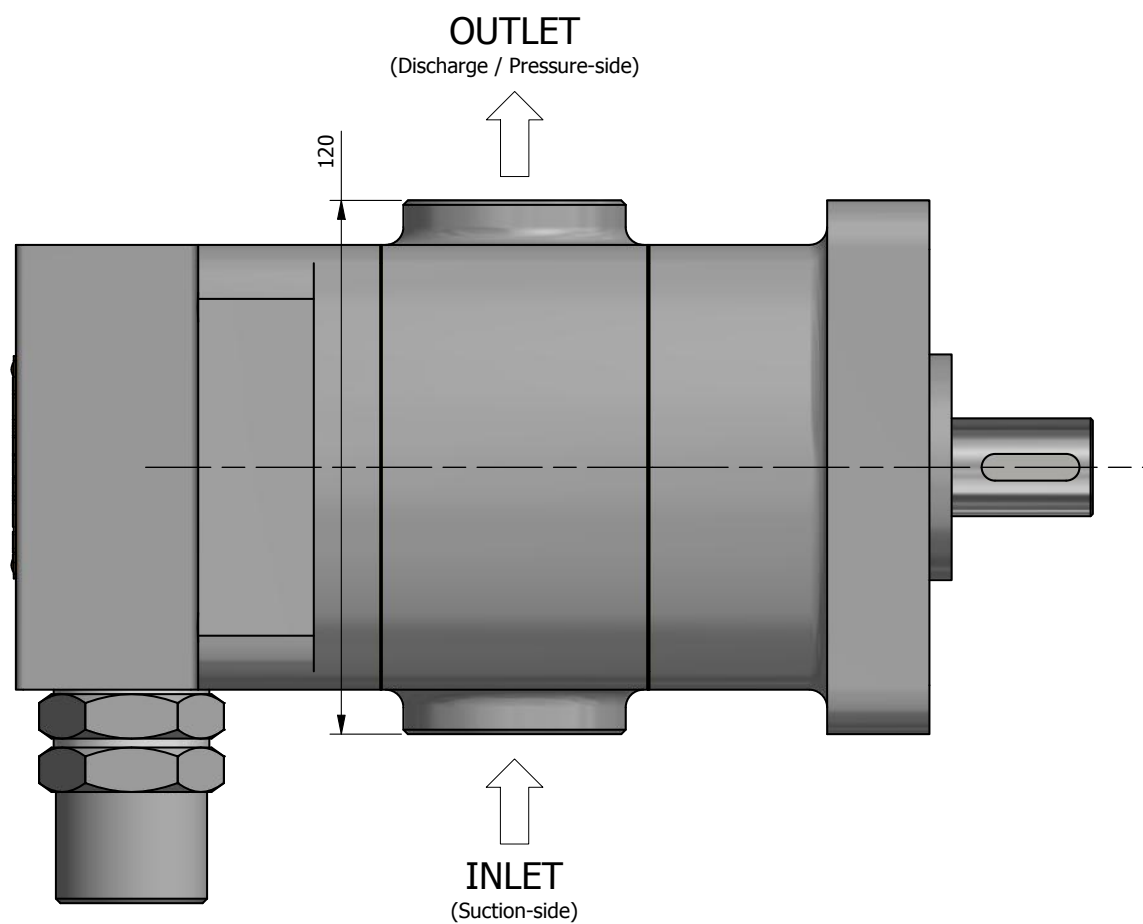

Notes
Keyway dimensions:
Length : 22mm
Width : 6mm

NOTE:
Deltapump gear-pumps functions in both directions
INLET/OUTLET(Flow) is selectable if you change the motor turn direction.

NOTES:
* A Name Plate, is mounted on the Pump

NOTE:
 Deltapump gear-pumps functions in both directions
 INLET/OUTLET(Flow) is selectable if you change the motor turn direction.

NOTES:
 * A Name Plate, is mounted on the Pump

ITEM	QTY	STOCK NUMBER	DESCRIPTION	MATERIAL
1	1	255452	Delta 599A - Pump ASSY	-
2	1	251012	599A/599AX - Bracket	Aluminium, 6082
3	1	N/A	Electric motor - Size 90 -B5	Alu/copper

Description: Delta 599A - Pump & Motor - OUTLINE 90 Motor
 Stock Number: N/A
 Drawing Reference: DP160049 Rev. 0

DELTA PUMP - Reserve "The Right" to change ALL OUTLINE DIMENSIONS without further notice!

Section A-A

Notes
Keyway dimensions:
Length : 22mm
Width : 6mm

NOTES:

* A Name Plate, is mounted on the Pump

Material:

Unless otherwise specified:
Dimensions are in MM
Machining Tolerances are:
NS-ISO-2768-1-M
NS-ISO-2768-2-K
Surface Finish: Ra3.2
Size: A3 | Do Not Scale