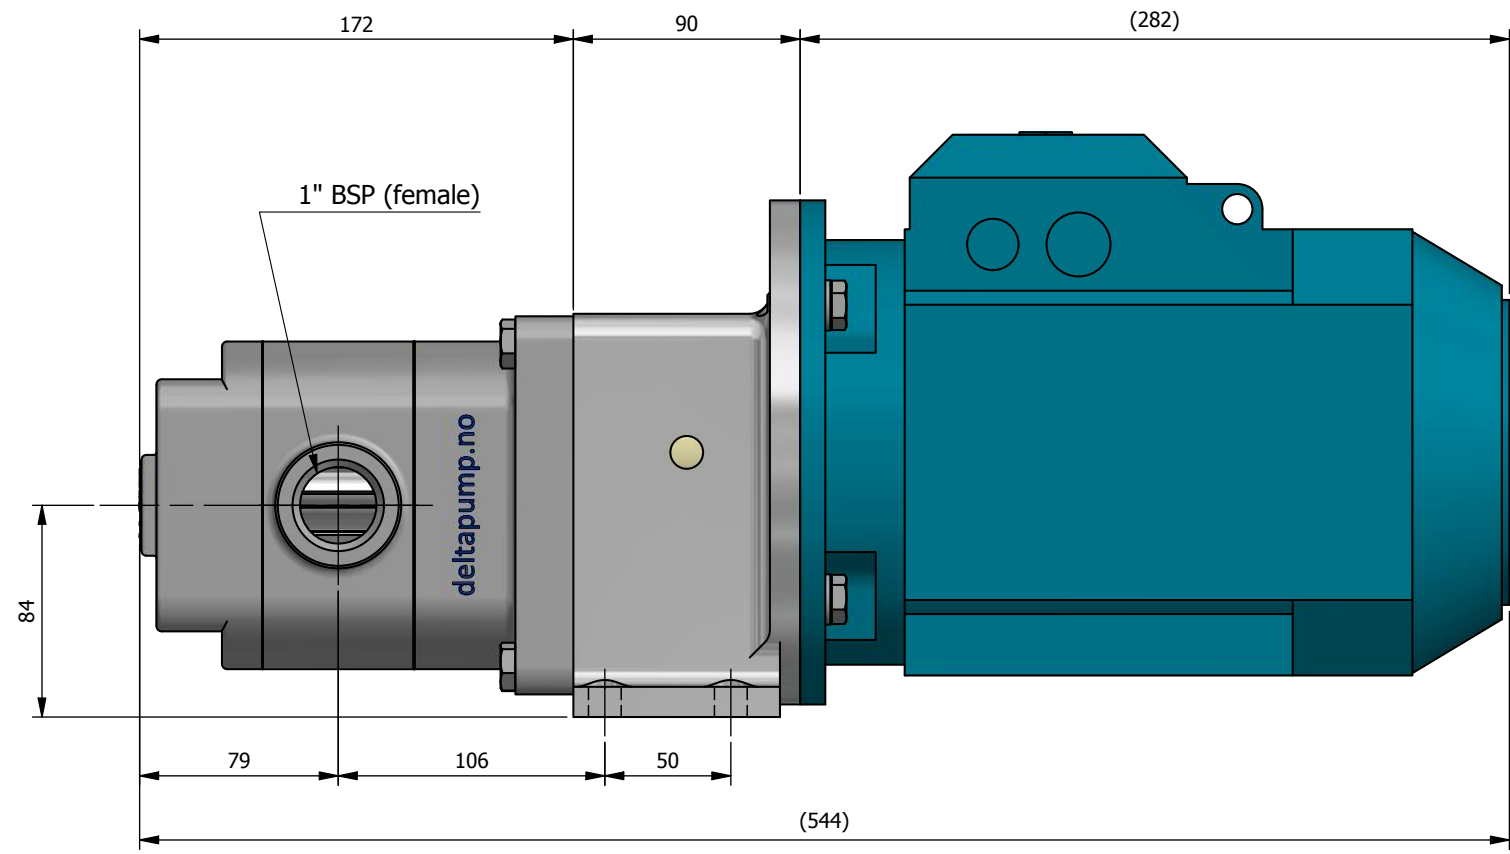

Notes
Keyway dimensions:
Length : 22mm
Width : 6mm

NOTE:
Deltapump gear-pumps functions in both directions
INLET/OUTLET(Flow) is selectable if you change the motor turn direction.

NOTES:
* A Name Plate, is mounted on the Pump

NOTE:
 Deltapump gear-pumps functions in both directions
 INLET/OUTLET(Flow) is selectable if you change the motor turn direction.

NOTES:
 * A Name Plate, is mounted on the Pump

ITEM	QTY	STOCK NUMBER	DESCRIPTION	MATERIAL
1	1	255452	Delta 599A - Pump ASSY	-
2	1	251012	599A/599AX - Bracket	Aluminium, 6082
3	1	N/A	Electric motor - Size 90 -B5	Alu/copper

Section A-A

Notes
Keyway dimensions:
Length : 22mm
Width : 6mm

NOTES:

* A Name Plate, is mounted on the Pump

Material:

Unless otherwise specified:
Dimensions are in MM
Machining Tolerances are:
NS-ISO-2768-1-M
NS-ISO-2768-2-K
Surface Finish: Ra3.2
Size: A3 | Do Not Scale

DELTA PUMP - Reserve "The Right" to change ALL OUTLINE DIMENSIONS without further notice!

NOTES:
 * A Name Plate, is mounted on the Pump

ITEM	QTY	STOCK NUMBER	DESCRIPTION	MATERIAL
1	1	9-599AX	Delta 599AX - Pump ASSY	-
2	1	251012	599A/599AX - Bracket	Aluminium, 6082
3	1	N/A	Electric motor - Size 90 -B5	Alu/copper