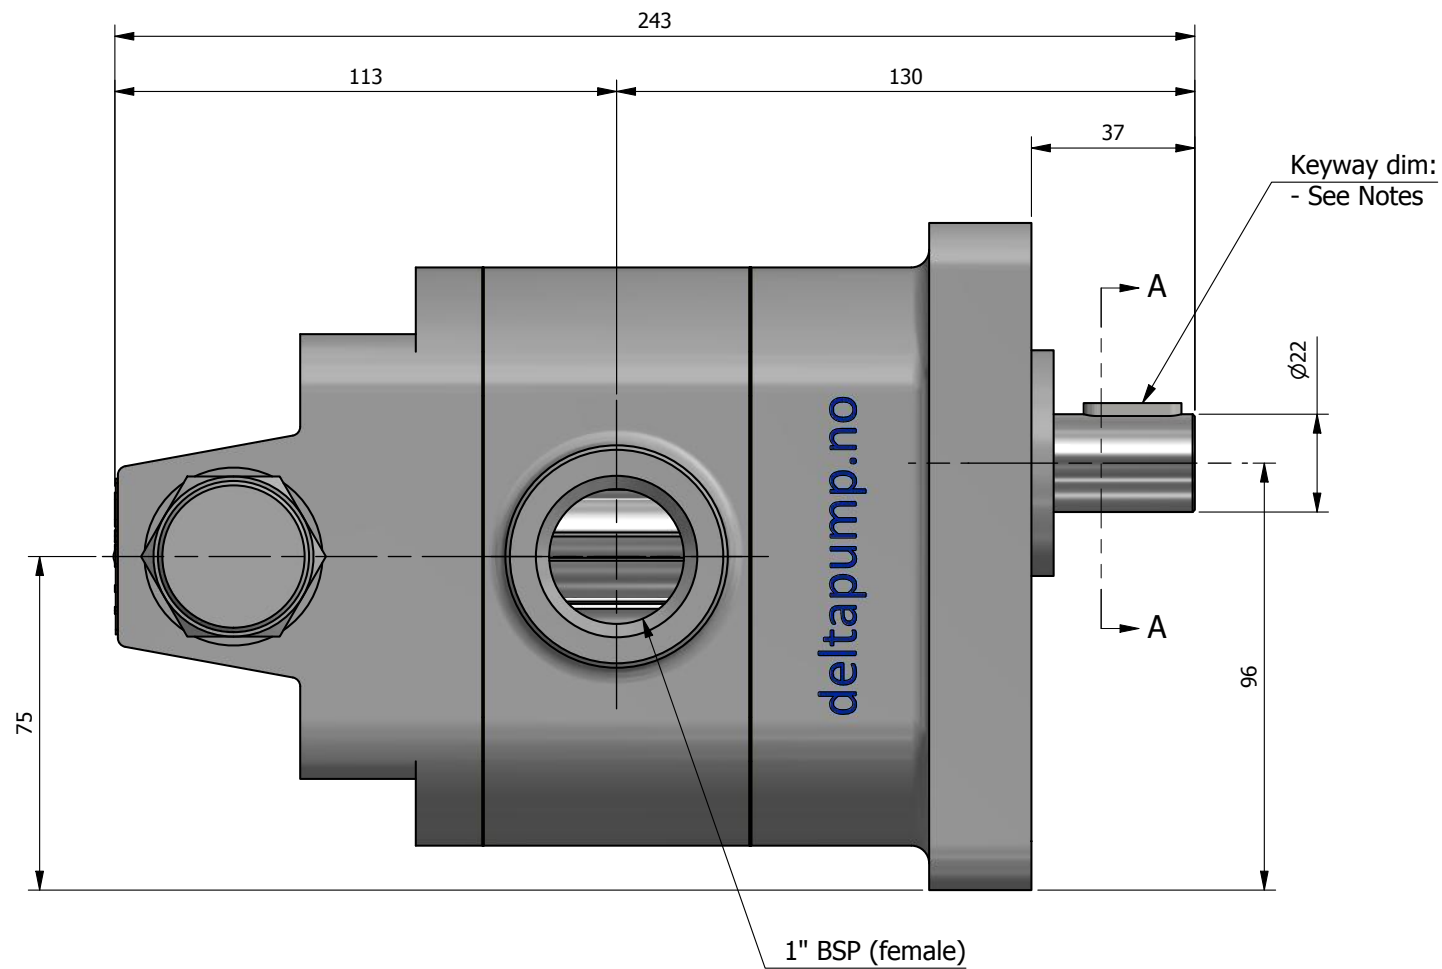

Notes
Keyway dimensions:
Length : 22mm
Width : 6mm

NOTE:
Deltapump gear-pumps functions in both directions
INLET/OUTLET(Flow) is selectable if you change the motor turn direction.

NOTES:
* A Name Plate, is mounted on the Pump

NOTE:
 Deltapump gear-pumps functions in both directions
 INLET/OUTLET(Flow) is selectable if you change the motor turn direction.

NOTES:
 * A Name Plate, is mounted on the Pump

ITEM	QTY	STOCK NUMBER	DESCRIPTION	MATERIAL
1	1	255452	Delta 599A - Pump ASSY	-
2	1	251012	599A/599AX - Bracket	Aluminium, 6082
3	1	N/A	Electric motor - Size 90 -B5	Alu/copper

Material:

Unless otherwise specified:
 Dimensions are in MM
 Machining Tolerances are:
 NS-ISO-2768-1-M
 NS-ISO-2768-2-K
 Surface Finish: Ra3.2
 Size: A3 | Do Not Scale

Projection Angle

Designed by	Date	Deltapump AS 5537 Haugesund Norway
RSK	13/10/2020	
Checked by	Date	Mass (kg)
	13/10/2020	36.07 kg
Approved by	Date	Sheet
	13/10/2020	1 of 1

Section A-A

Notes
Keyway dimensions:
Length : 22mm
Width : 6mm

NOTES:

* A Name Plate, is mounted on the Pump

Material:

Unless otherwise specified:
Dimensions are in MM
Machining Tolerances are:
NS-ISO-2768-1-M
NS-ISO-2768-2-K
Surface Finish: Ra3.2
Size: A3 | Do Not Scale