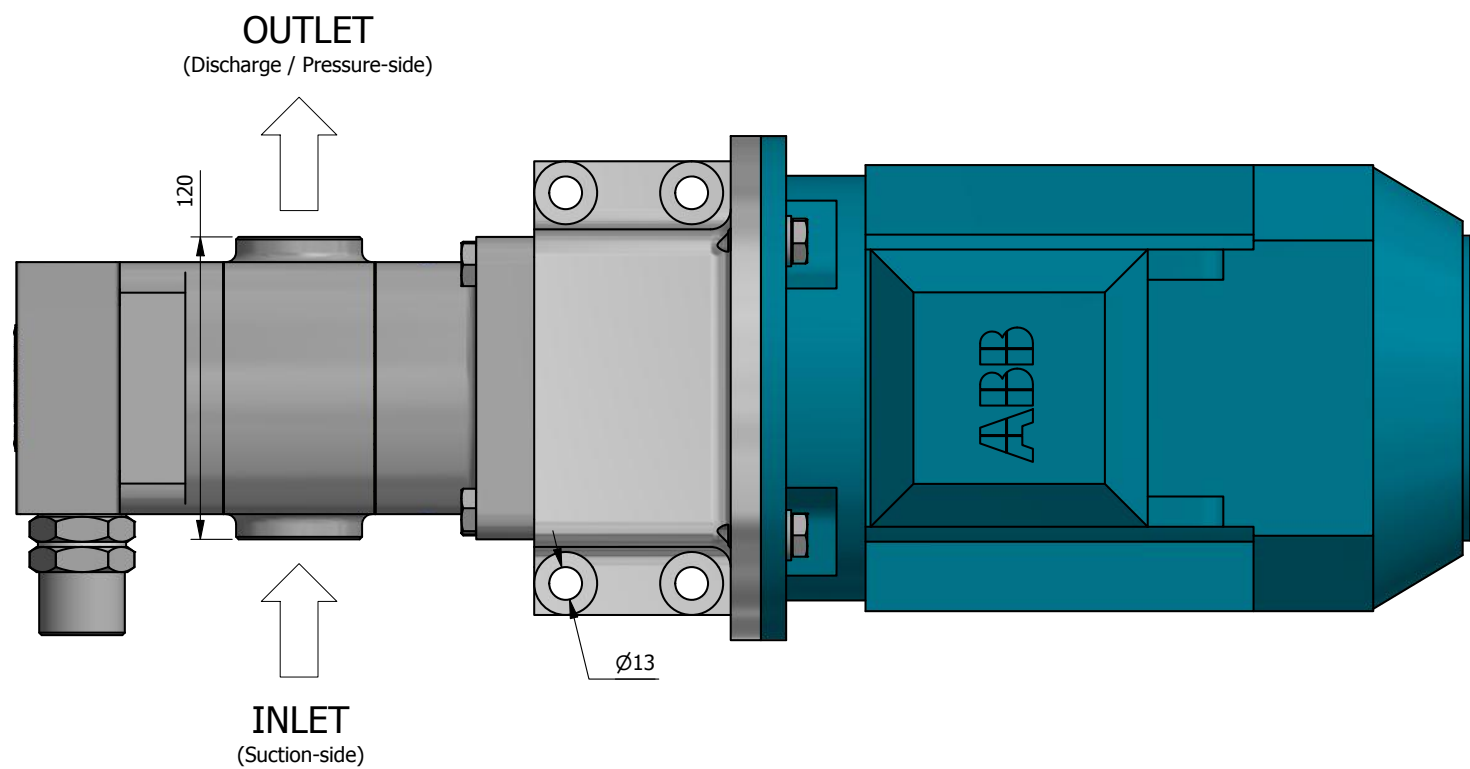

NOTES:
* A Name Plate, is mounted on the Pump

ITEM	QTY	STOCK NUMBER	DESCRIPTION	MATERIAL
1	1	9-599AX	Delta 599AX - Pump ASSY	-
2	1	251012	599A/599AX - Bracket	Aluminium, 6082
3	1	N/A	Electric motor - Size 90 -B5	Alu/copper

Material:

Unless otherwise specified: Dimensions are in MM Machining Tolerances are: NS-ISO-2768-1-M NS-ISO-2768-2-K Surface Finish: Ra3.2 Size: A3 | Do Not Scale	Designed by	Date	Deltapump AS 5537 Haugesund Norway	 deltapump.no | orgnr: 992 107 626
	Checked by	Date	Mass (kg)	
	Approved by	Date	Sheet	
Projection Angle			1 of 1	This drawing and the information contained in it are proprietary and the sole property of DELTAPUMP A.S. and any use, reproduction or distribution, in whole or part, without the prior written consent is prohibited.
Description:		Stock Number:	Drawing Reference:	
Delta 599AX - Pump & Motor - OUTLINE 90 Motor		N/A	DP160050 Rev. 0