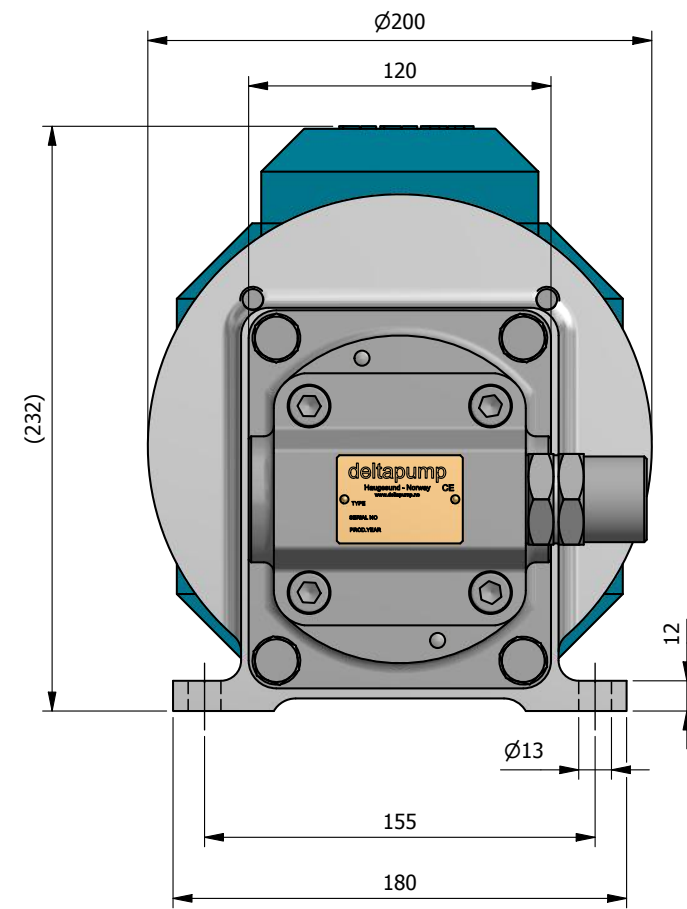

Notes
Keyway dimensions:
Length : 22mm
Width : 6mm

NOTE:
Deltapump gear-pumps functions in both directions
INLET/OUTLET(Flow) is selectable if you change the motor turn direction.

NOTES:
* A Name Plate, is mounted on the Pump

Section A-A

Notes
Keyway dimensions:
Length : 22mm
Width : 6mm

NOTES:

* A Name Plate, is mounted on the Pump

Material:

Unless otherwise specified:
Dimensions are in MM
Machining Tolerances are:
NS-ISO-2768-1-M
NS-ISO-2768-2-K
Surface Finish: Ra3.2
Size: A3 | Do Not Scale

Designed by	Date	Deltapump AS 5537 Haugesund Norway
RSK	12/10/2020	
Checked by	Date	Mass (kg)
	12/10/2020	14.06 kg
Approved by	Date	Sheet
	12/10/2020	1 of 1

Projection Angle

Description:
Delta 599AX - Pump ASSY - OUTLINE

DELTA PUMP - Reserve "The Right" to change ALL OUTLINE DIMENSIONS without further notice!

NOTES:
 * A Name Plate, is mounted on the Pump

ITEM	QTY	STOCK NUMBER	DESCRIPTION	MATERIAL
1	1	9-599AX	Delta 599AX - Pump ASSY	-
2	1	251012	599A/599AX - Bracket	Aluminium, 6082
3	1	N/A	Electric motor - Size 90 -B5	Alu/copper